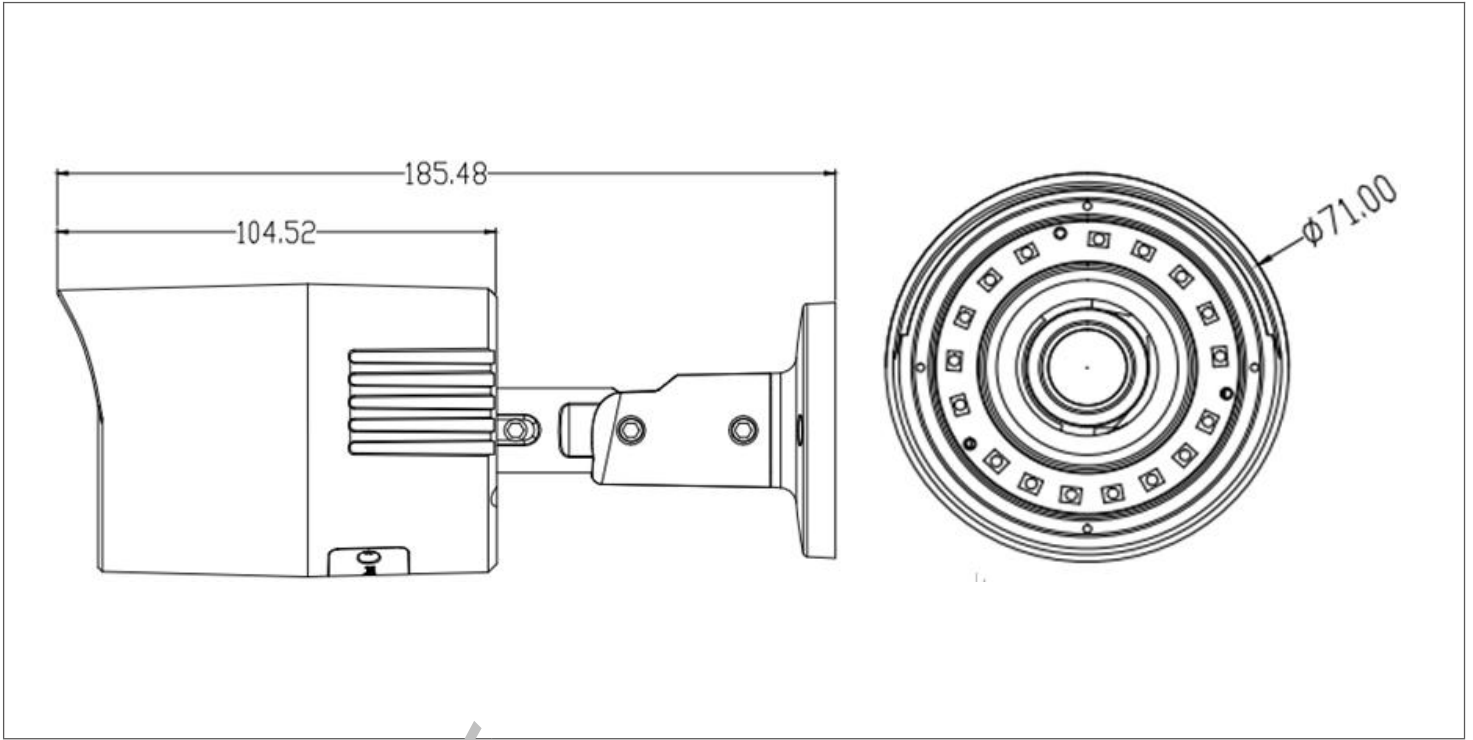

### EZN368

3-Megapixel IR & WDR,  
Outdoor Bullet Network Camera

ONVIF  
Compliant

### Features

- SONY Progressive Scan CMOS sensor
- Astounding image quality from the 3.6mm lens
- True Wide Dynamic Range Function (120dB)
- Provides True Day/Night functionality with automatic IR filter operation
- Extended IR range up to 30m / 100ft. with 15 LEDs (Depending on scene IR reflectivity)
- Multi-streaming from H.265 / H.264 / MJPEG
- Weather proof IP66-rated
- The flexible angle viewing with its 3-Axis rotation design allows wall or ceiling mounting
- Special design, easy installation and operation
- Support Motion Detection & Email Notification
- Supports live monitoring of video from mobile devices via MobileFocus / MobileFocus plus Apps (iOS & Android)
- Support Power over Ethernet / 12VDC

## Dimensions