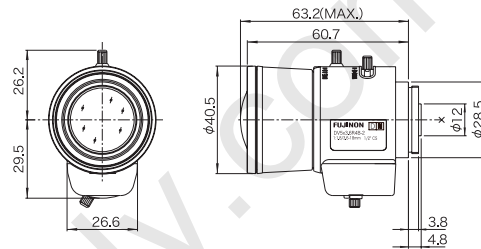

Vari-Focal (3.6 - 18mm)

DV5x3.6R4B-2

5x Applicable camera (model) 1 2/3 1/2 1/3 1/4 For Security

Day
Night

Vari-Focal Wide Angle Telephoto Long Focal Manual Iris CS Mount Metal Mount ND Filter Aspherical Lens
VARI **WIDE** **TELE** **MANUAL** **CS-mt** **METAL** **ND** **AT**

* Photograph is a similar model.

Unit : mm

DV5x3.6R4B-2			
Focal Length (mm)		3.6 - 18(5x)	
Iris Range		F1.8 - T360-C	
Operation	Zoom	Manual	
	Focus	Manual	
	Iris	Manual	
Angle Of View (HxV)	1/2"	WIDE	95°54' x 72°24'
		TELE	19°57' x 15°09'
	1/3"	WIDE	72°24' x 54°25'
		TELE	15°09' x 11°26'
	1/4"	WIDE	54°25' x 40°50'
		TELE	11°26' x 8°37'
Focusing Range (From Front Of The Lens) (m)		∞ - 0.3	
Object Dimensions at M.O.D. (HxV) (mm)	1/2"	WIDE	694 x 457
		TELE	110 x 83
	1/3"	WIDE	457 x 321
		TELE	83 x 62
	1/4"	WIDE	321 x 232
		TELE	62 x 47
Back Focal Distance (in air) (mm)		7.87	
Exit Pupil Position (From Image Plane) (mm)		-81	
Filter Thread (mm)		-	
Mount		CS	
Mass (g)		65	
Coil Resistance		-	
Current Consumption		-	
Remarks		•With Metal Mount	