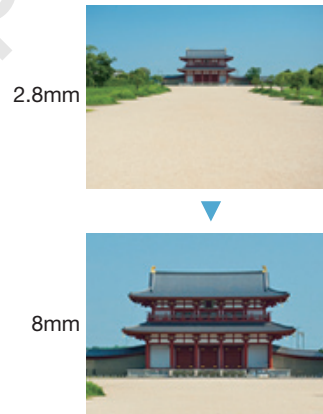

Unit : mm

YV2.8x2.8SA-2			
Focal Length (mm)		2.8 - 8 (2.8x)	
Iris Range		F1.2 - Close	
Operation	Zoom	Manual	
	Focus	Manual	
	Iris	Manual	
Angle Of View (HxV)	1/3"	WIDE	100°00' x 73°45'
		TELE	35°03' x 26°18'
	1/4"	WIDE	73°45' x 54°49'
		TELE	26°18' x 19°44'
Angle Of View (HxV)	1/3"	WIDE	109°50' x 59°51'
		TELE	38°11' x 21°29'
Aspect Ratio 16 : 9	1/4"	WIDE	80°39' x 44°38'
		TELE	28°39' x 16°07'
Focusing Range (From Front Of The Lens) (m)		∞ - 0.3	
Object Dimensions at M.O.D. (HxV) (mm)	1/3"	WIDE	744 x 468
		TELE	197 x 146
	1/4"	WIDE	468 x 323
		TELE	146 x 108
Object Dimensions at M.O.D. (HxV) (mm)	1/3"	WIDE	890 x 359
		TELE	216 x 118
	1/4"	WIDE	530 x 256
		TELE	159 x 88
Back Focal Distance (in air) (mm)		7.70	
Exit Pupil Position (From Image Plane) (mm)		314	
Filter Thread (mm)		-	
Mount		CS	
Mass (g)		50	
Remarks		•With Metal Mount	

[Lens Image]