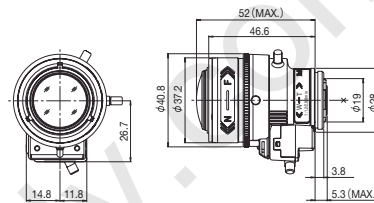

## YV2.8x2.8SA-2

2.8x Applicable camera (model) 1 2/3 1/2 1/3 1/4 For Security

Unit : mm

YV2.8x2.8SA-2			
Focal Length (mm)		2.8 - 8 (2.8x)	
Iris Range		F1.2 - Close	
Operation	Zoom	Manual	
	Focus	Manual	
	Iris	Manual	
Angle Of View (HxV)	1/3"	WIDE	100°00' x 73°45'
		TELE	35°03' x 26°18'
	1/4"	WIDE	73°45' x 54°49'
		TELE	26°18' x 19°44'
Angle Of View (HxV)	1/3"	WIDE	109°50' x 59°51'
		TELE	38°11' x 21°29'
Aspect Ratio 16 : 9	1/4"	WIDE	80°39' x 44°38'
		TELE	28°39' x 16°07'
Focusing Range (From Front Of The Lens) (m)		∞ - 0.3	
Object Dimensions at M.O.D. (HxV) (mm)	1/3"	WIDE	744 x 468
		TELE	197 x 146
	1/4"	WIDE	468 x 323
		TELE	146 x 108
Object Dimensions at M.O.D. (HxV) (mm)	1/3"	WIDE	890 x 359
		TELE	216 x 118
	1/4"	WIDE	530 x 256
		TELE	159 x 88
Back Focal Distance (in air) (mm)		7.70	
Exit Pupil Position (From Image Plane) (mm)		314	
Filter Thread (mm)		-	
Mount		CS	
Mass (g)		50	
Remarks		•With Metal Mount	