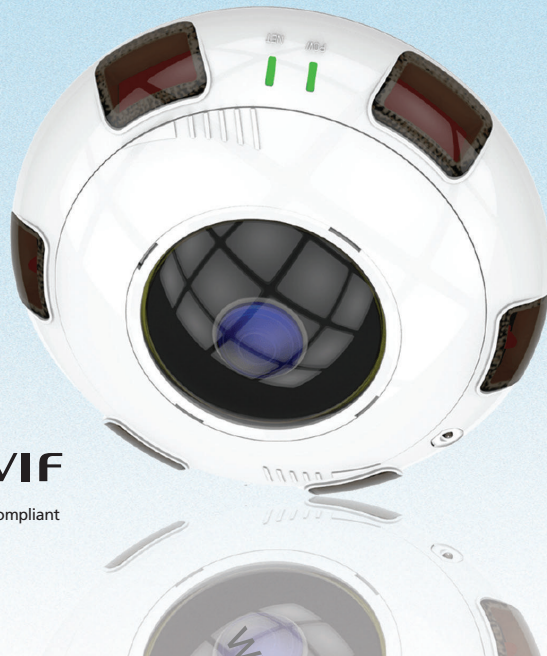

## 12 Megapixel IP Fisheye Dome

  
www.avsupply.com

# ZN8-F12F18-NIR

The GENSTAR Fisheye Camera delivers 12 Megapixel resolution in a 360° panoramic dome. Its unique dewarping function allows a non-distorted view of the 360-degree image. The dome features a fixed 1.8mm lens and 6 IR LEDs suitable for up to 30' range.

### Features:

- 12 Megapixel Resolution
- 1/1.7" Progressive Scan CMOS
- 360° Panoramic
- 3D DNR, dWDR, ICR, HLC, BLC
- 6 IR LEDs (30' range)
- Dewarp on camera
- PoE / 12VDC / 24VAC
- IP67 for all weather conditions

## 12 Megapixel Fisheye Dome