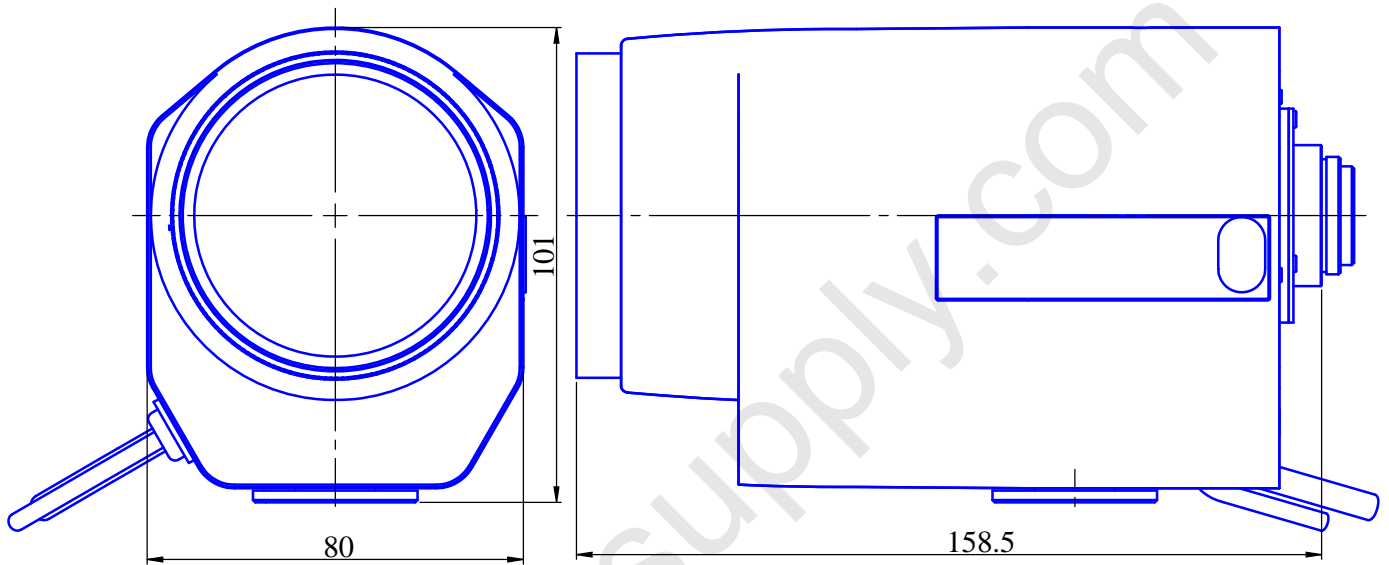

## Three Motorized Zoom Lenses

(Motorized Zoom , Motorized Iris , Motorized Focus)

**Item No. GAZ13280M**

ITEM NO.		GAZ13280M
Focal Length		13 - 280 (mm)
Iris Range		F2.8 - Close
Angle of View	Horizontal, 1/2"	1.37° - 26.76°
MOD		1.8 (m)
Filter Thread		M=67 , P=0.75
Dimention		Ø80x 101 x 169 (mm)
Weight		1,150 (g)