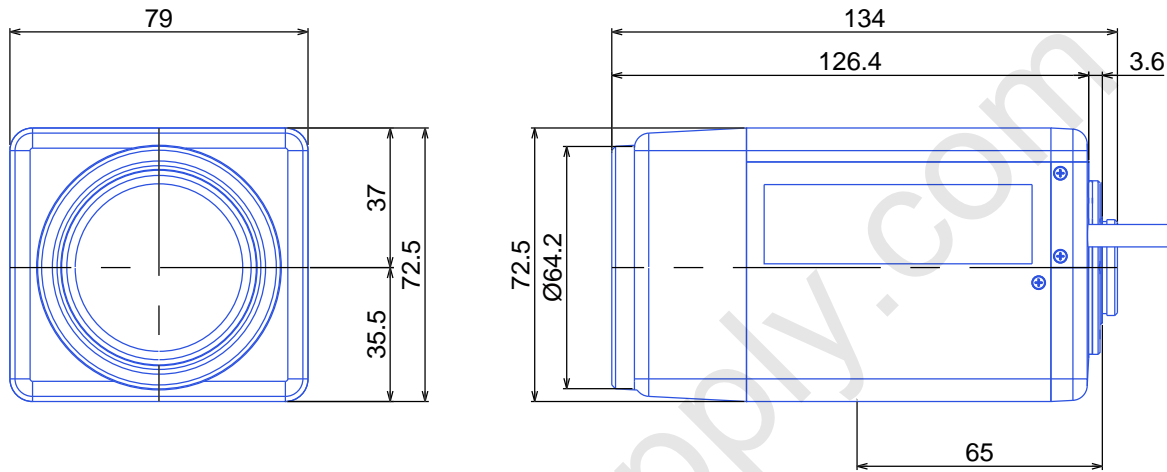

1/2inch Format Megapixel Motorized zoom Lenses

Item No.GAZMP280136

ITEM NO.		GAZMP280136
Focal Length		8 - 136 (mm)
Iris Range		F1.6 - Close
Angle of View	1/2"	43.6° x 33.4° - 2.7° x 2.2°
MOD		1.8 (m)
Filter Thread		-
Dimention		Ø79 x 72.5 x 130 (mm)
Weight		650 (g)
Mount		C
Note		Video,DC and Motorized available