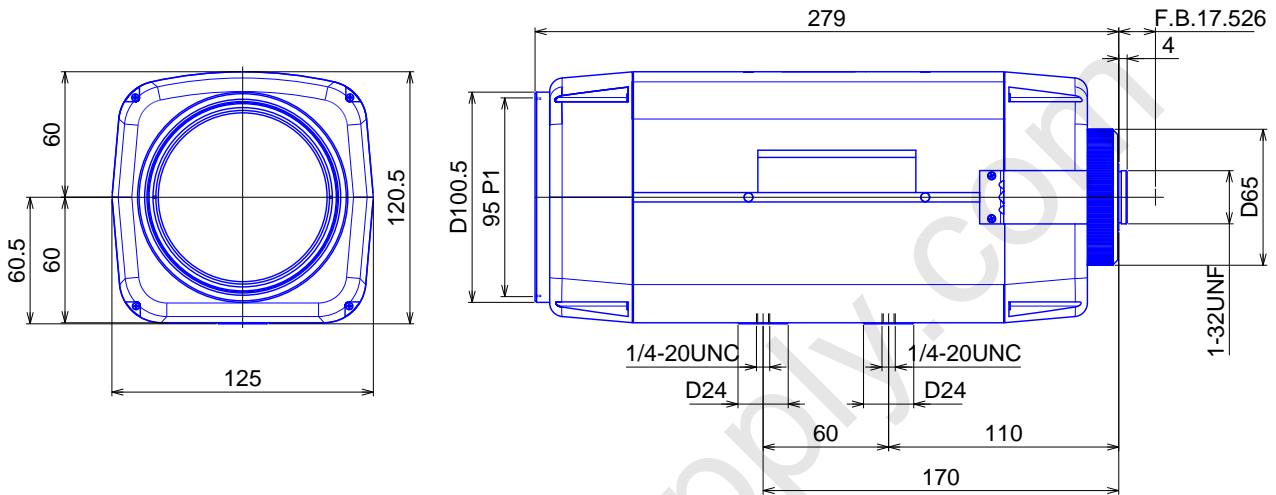

1/2inch Format Megapixel Lenses

Item No.GAZMPDN210350

Distributed By: Audio Video Supply -- Tel: 1-800-284-2288 -- www.avsupply.com

ITEM NO.		GAZMPDN210350	
Focal Length		10 - 350 (mm)	
Iris Range		F1.6 - 360	
Angle of View	1/2"	35.2° x 26.5° - 1.1° x 0.8°	
MOD		4 (m)	
Filter Thread		M=95 , P=1	
Dimention		Ø121 x 125 x 279 (mm)	
Weight		3,500 (g)	
Mount		C	
Note		1/2"format , Day&Night	