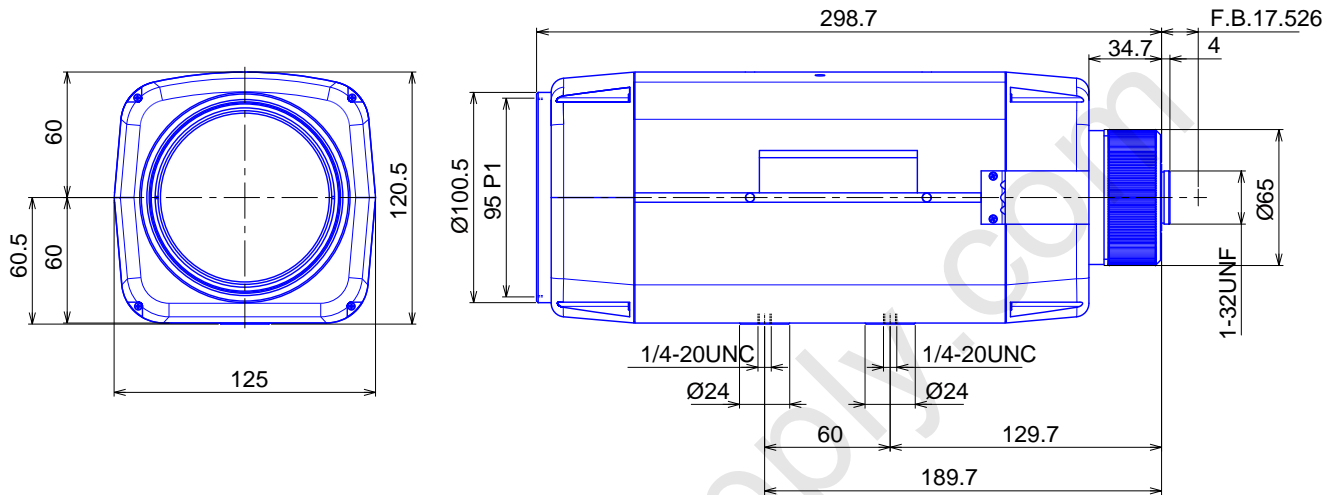

1/2inch Format Megapixel Motorized zoom Lenses

**Item No.GAZMPDN220700**

ITEM NO.		GAZMPDN220700
Focal Length		20 - 700 (mm)
Iris Range		F3.2 - 360
Angle of View	1/2"	17.8° x 13.4° - 0.5° x 0.4°
MOD		4 (m)
Filter Thread		M=95mm, P=1
Dimention		Ø120 x 120.5 x 298.7 (mm)
Weight		3500 (g)
Mount		C
Note		Day & Night