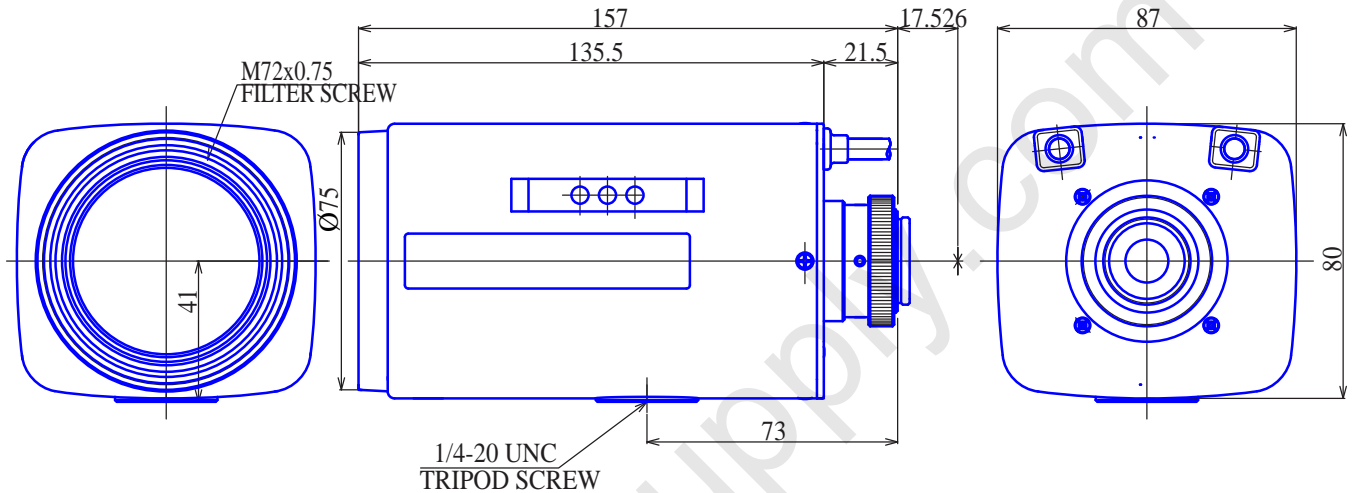

1/2inch Format Megapixel Motorized zoom Lenses  
IR (Day & Night) Type

**Item No. GAZMPDN280120**

ITEM NO.		GAZMPDN280120
Focal Length		8 - 120 (mm)
Iris Range		F1.8 - 360
Angle of View	1/2"	43.2° x 32.8° x 52.9°
		- 3.1° x 2.3° x 3.8°
MOD		1.5 (m)
Dimention		Ø80 x 87 x 157 (mm)
Weight		740 (g)
Mount		C
Note		1/2" format, Day&Night