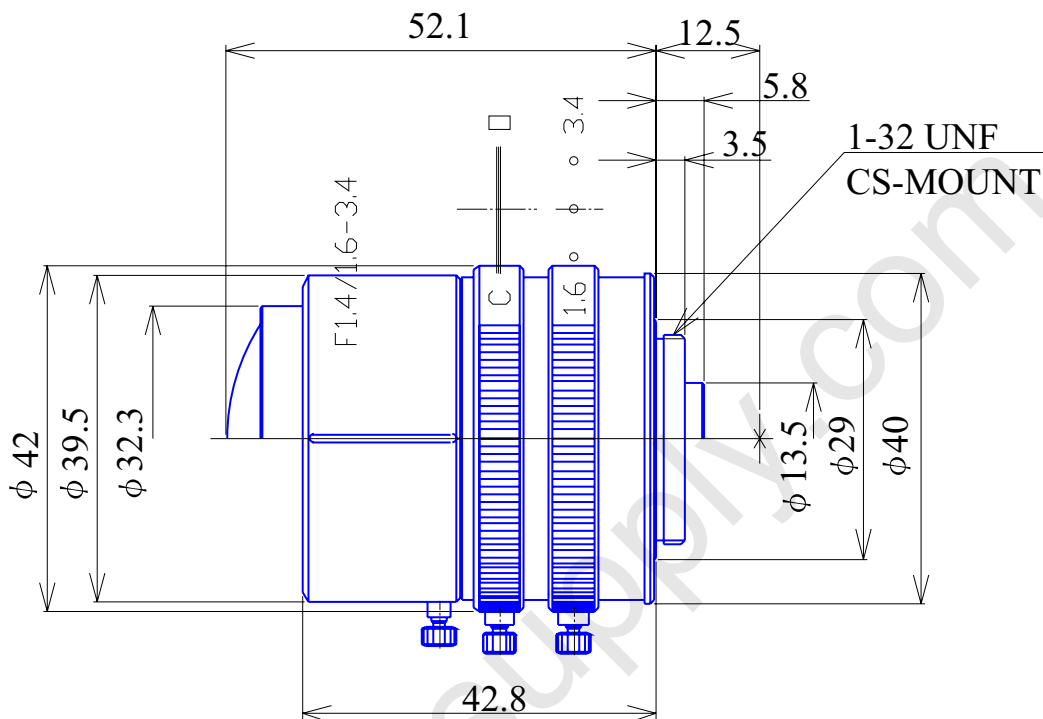

### 1/3" Format Manual Iris Lenses

### Item GM11634S

ITEM NO.		GM11634S	
Focal Length		1.6 - 3.4 (mm)	
Iris Range		F1.4 - Close	
Angle of View (H x V)	1/3"	180.0° x 114.1° - 84.3° x 55.8°	
MOD		0.2 (m)	
Dimension		42 x 52.1 (mm)	
Weight		100 (g)	
Mount		CS	
Notes		Varifocal	