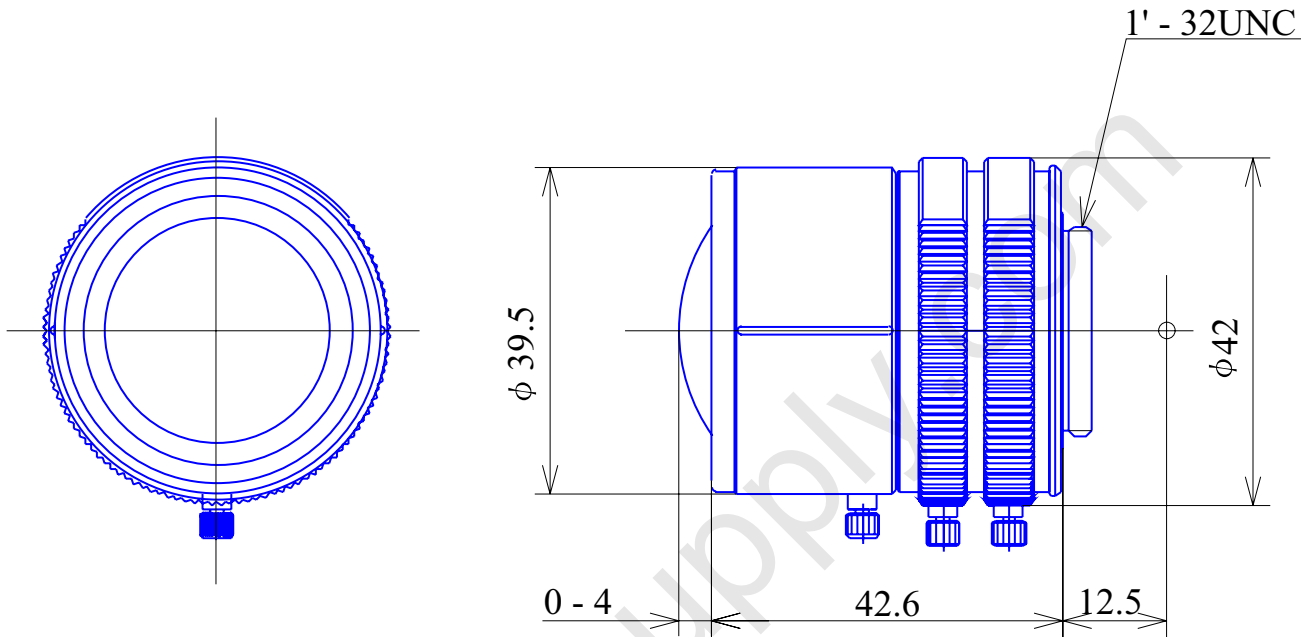

1/3" Format Manual Iris Lenses

Item GM12560S

ITEM NO.		GM12560S	
Focal Length		2.5 - 6 (mm)	
Iris Range		F1.4 - 16	
Angle of View (H x V)	1/3"	107.6° x 80.9° - 45.6° x 34.2°	
MOD		0.2 (m)	
Dimension		42 x 42.6 (mm)	
Weight		85 (g)	
Mount		CS	
Notes		Varifocal	