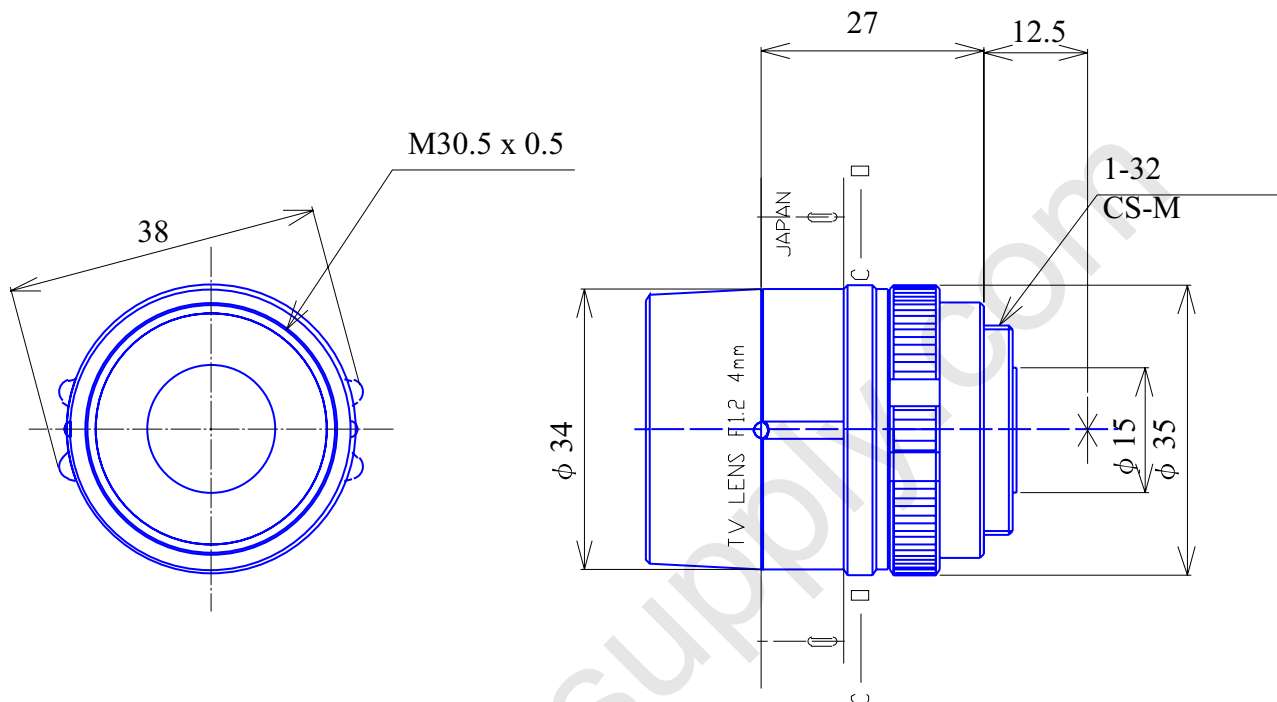

1/3" Format Manual Iris Lenses

Item GM14012S

ITEM NO.		GM14012S
Focal Length		4 (mm)
Iris Range		F1.2 - Close
Angle of View (H x V)	1/3"	71.2° x 52.5°
MOD		0.2 (m)
Dimension		35 x 27 (mm)
Weight		45 (g)
Mount		CS
Notes		-