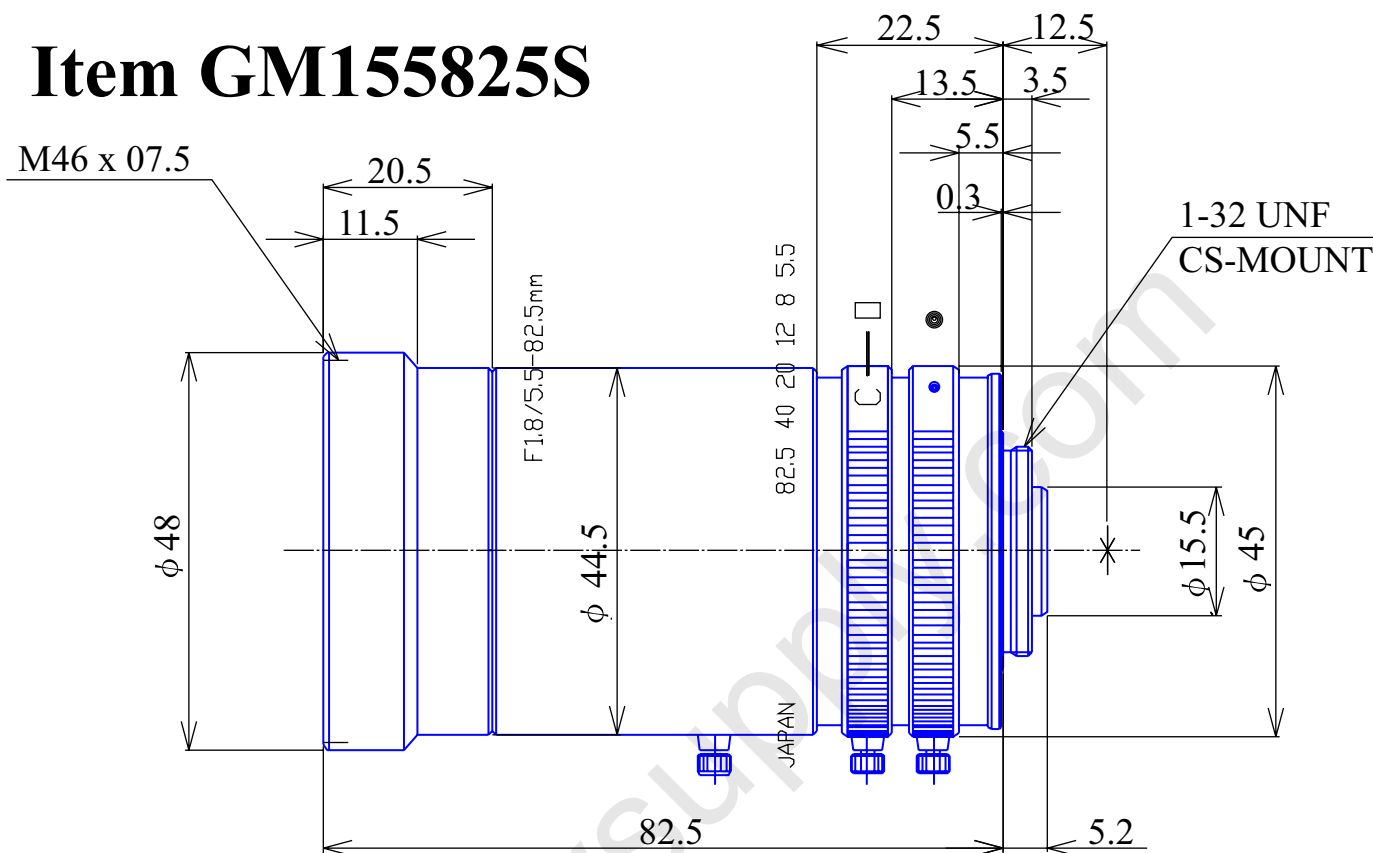

1/3" Format Manual Iris Lenses

Item GM155825S

ITEM NO.		GM155825S	
Focal Length		5.5 - 82.5 (mm)	
Iris Range		F1.8 - Close	
Angle of View (H x V)	1/3"	50.7° x 37.5° - 3.1° x 2.3°	
MOD		0.2 (m)	
Dimension		48 x 82.5 (mm)	
Weight		200 (g)	
Mount		CS	
Notes		Varifocal	