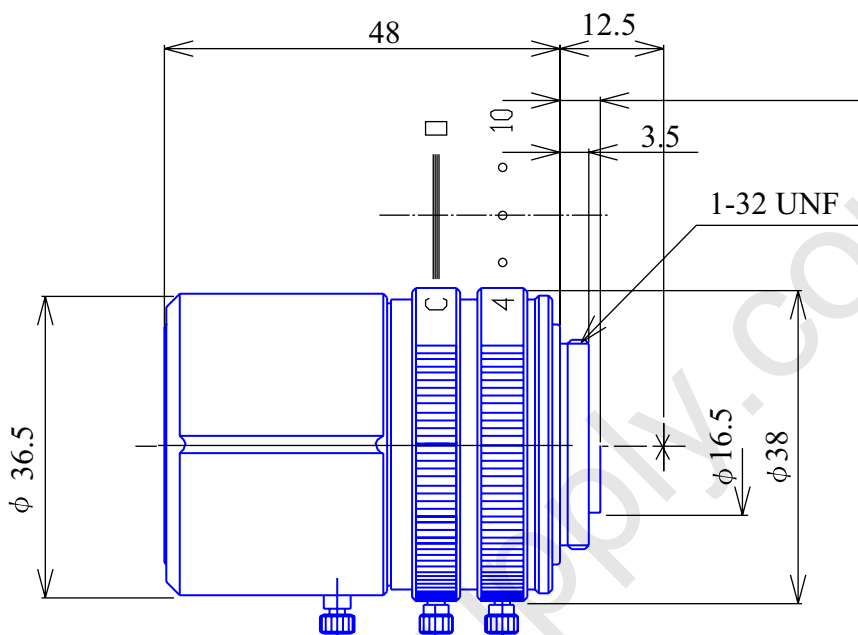

1/2" Format Manual Iris Lenses

Item GM24010S

ITEM NO.		GM24010S	
Focal Length		4 - 10 (mm)	
Iris Range		F1.8 - Close	
Angle of View (H x V)	1/2"	94.8° x 69.0° - 37.3° x 28.0°	
MOD		0.3 (m)	
Dimension		38 x 48 (mm)	
Weight		90 (g)	
Mount		CS	
Notes		Varifocal	