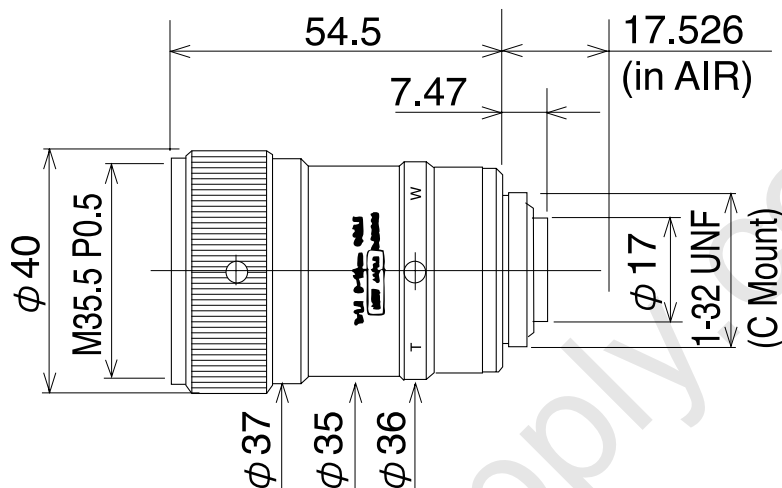

Manual Vari-Focal Zoom Lenses

Item No. GM26012MCN

ITEM NO.		GM26012MCN
Focal Length		6 - 12 (mm)
Iris Range		F1.4 - Close
Angle of View (H x V x D)	1/2"	56.10° x 43.60° x 67.40°
		29.90° x 22.60° x 36.90°
MOD		0.3 (m)
Filter Thread		M=35.5 , P=0.5
Dimention (D x L)		φ40 x 54.5 (mm)
Weight		104 (g)