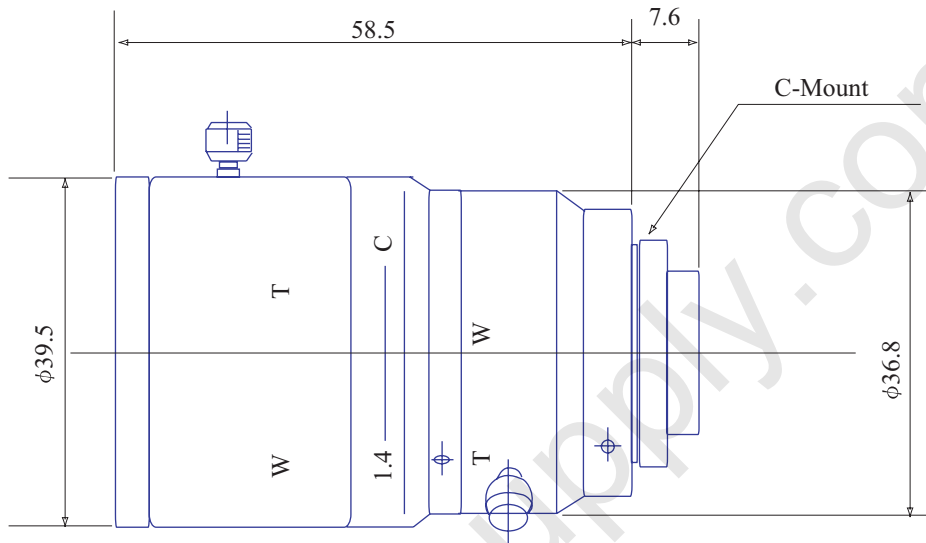

Manual Vari-Focal Zoom Lenses

Item No. GM26015MCN

ITEM NO.		GM26015MCN
Focal Length		6 - 15 (mm)
Iris Range		F1.4 - Close
Angle of View (H x V x D)	1/2"	59.13° x 44.06° x 74.49°
		25.65° x 19.23° x 32.08°
MOD		0.3 (m)
Filter Thread		M=37.5, P=0.75
Dimension (D x L)		φ40 x 59 (mm)
Weight		120 (g)