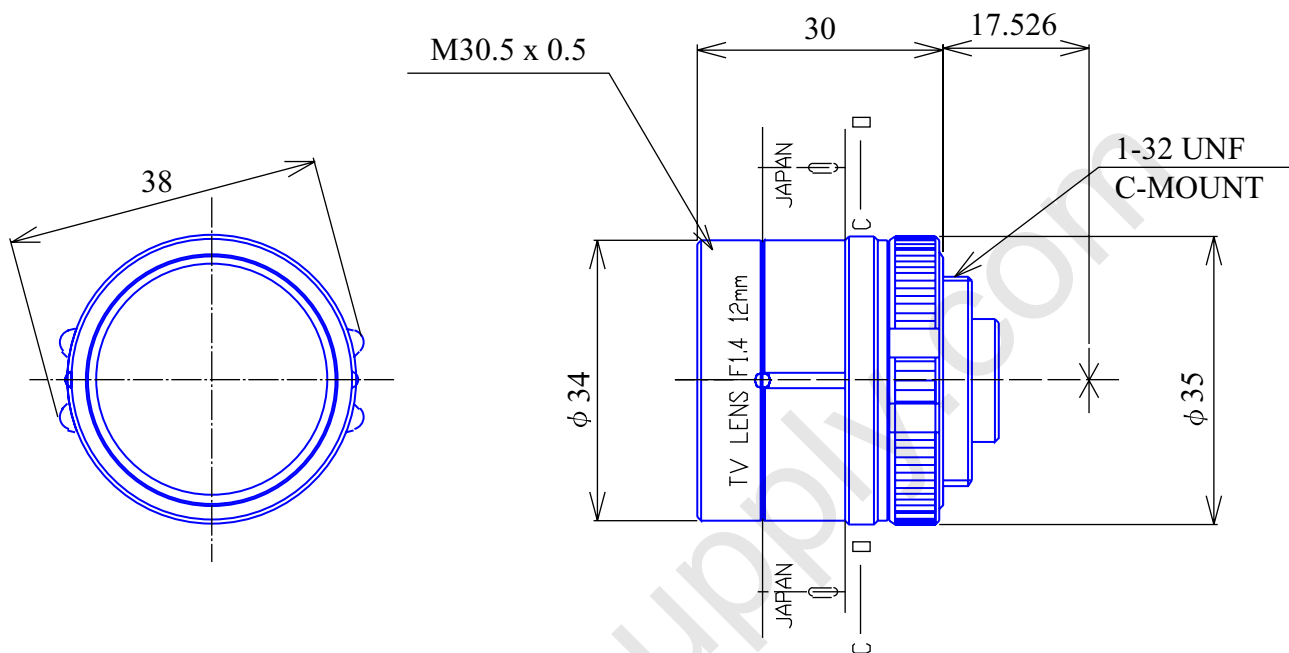

### 2/3" Format Manual Iris Lenses

### Item GM31214C

ITEM NO.		GM31214C
Focal Length		12 (mm)
Iris Rnage		F1.4 - Close
Angle of View (H x V)	2/3"	42.5° x 31.7°
MOD		0.3 (m)
Dimention		35 x 30 (mm)
Weight		60 (g)
Mount		C
Notes		-