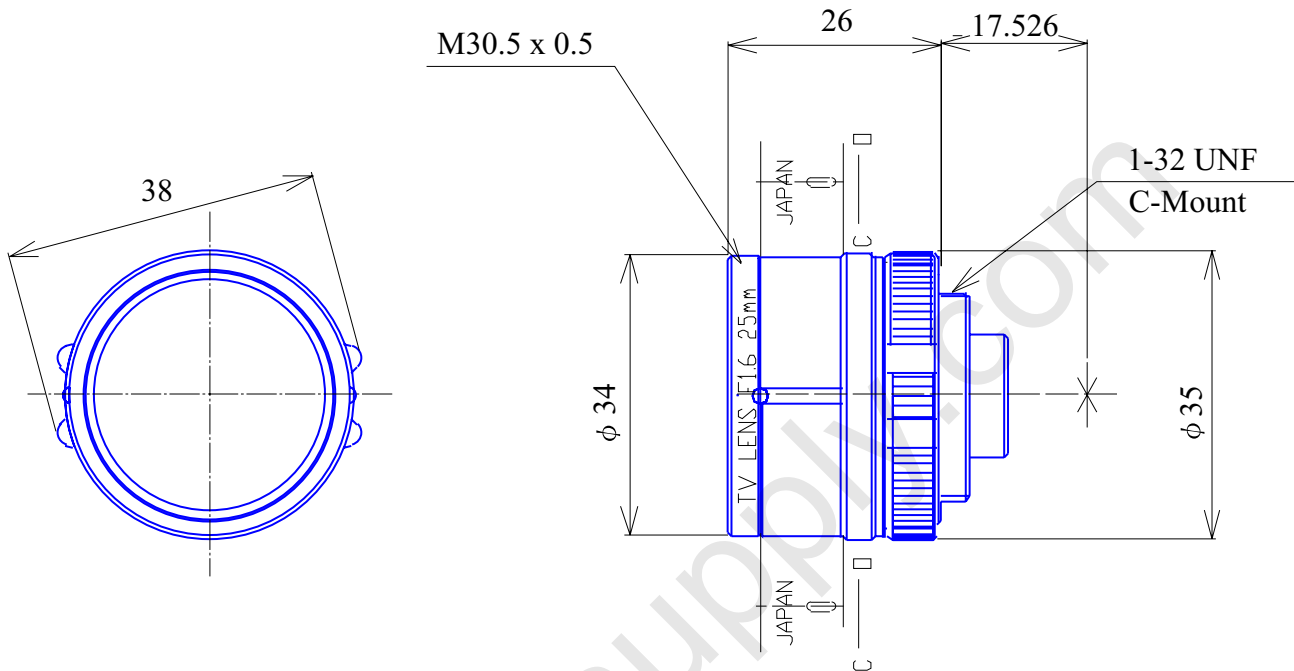

2/3" Format Manual Iris Lenses

Item GM32516C

ITEM NO.		GM32516C
Focal Length		25 (mm)
Iris Range		F1.6 - Close
Angle of View (H x V)	2/3"	21.0° x 15.7°
MOD		1.0 (m)
Dimension		35 x 28 (mm)
Weight		48 (g)
Mount		C
Notes		-