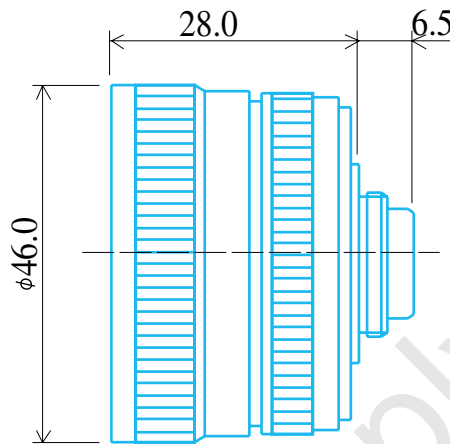

### 1 Inch Format Lenses

### Item No. GM42514MC

ITEM NO.		GM42514MC
Focal Length		25.0 (mm)
Iris Range		F1.4 - Close
Angle of View (H x V x D)	1"	27.8° x 20.9° x 34.8°
MOD		0.5 (m)
Filter Thread		M=43, P=0.75
Dimension (D x L)		46 x 28 (mm)
Weight		81 (g)