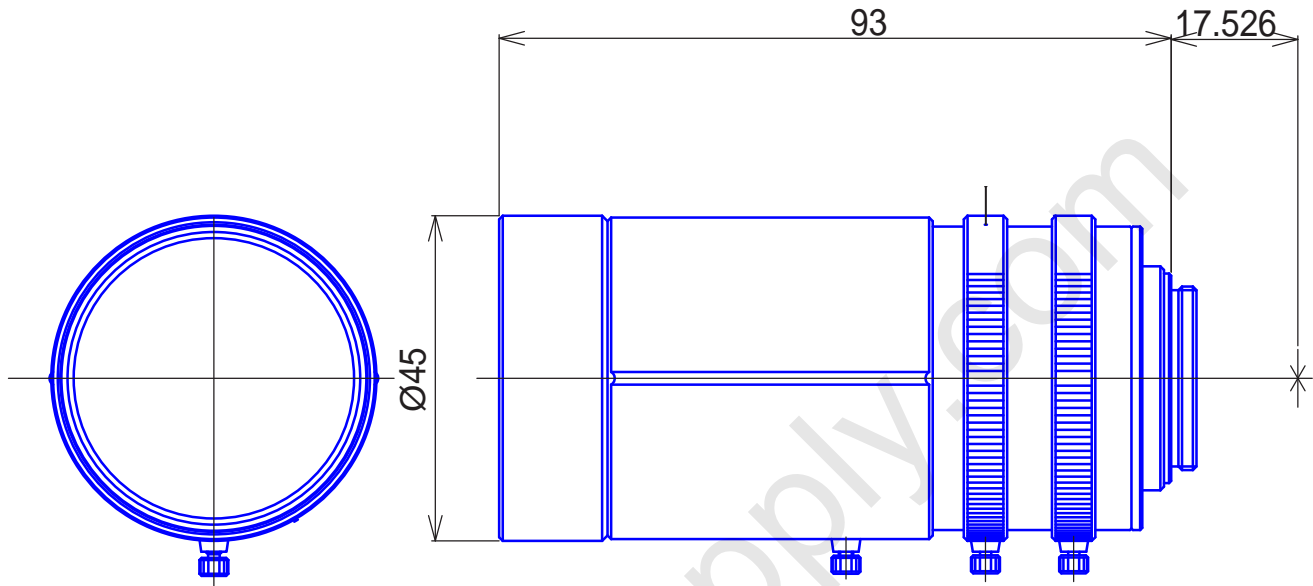

1/2" Format Manual Iris Lenses

Item GMDN29090C

ITEM NO.		GMDN29090C	
Focal Length		9 - 90	(mm)
Iris Range		F1.8 - 16	
Angle of View (H x V x D)	1/2"	41.1° x 30.3° x 52.6° - 4.2° x 3.1° x 5.2°	
MOD		0.3	
Dimension		Ø45 x 93	(mm)
Weight		200	(g)
Mount		C	
Notes		VARIFOCAL, IR(DAY&NIGHT)	