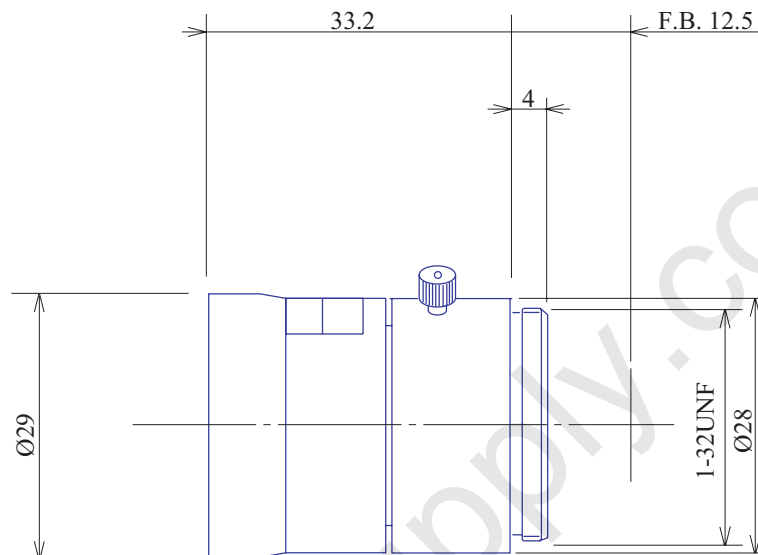

1/3" Format Manual Iris Lenses**Item GMT12813SW**

ITEM NO.		GMT12813SW	
Focal Length		2.8	(mm)
Iris Range		F1.3	
Angle of View (H x V)	1/3"	92° x 71.7°	
MOD		0.1	(m)
Dimension		Ø29 x 33.2 (mm)	
Weight		35	(g)
Mount		CS	
Notes		Fixed Iris	