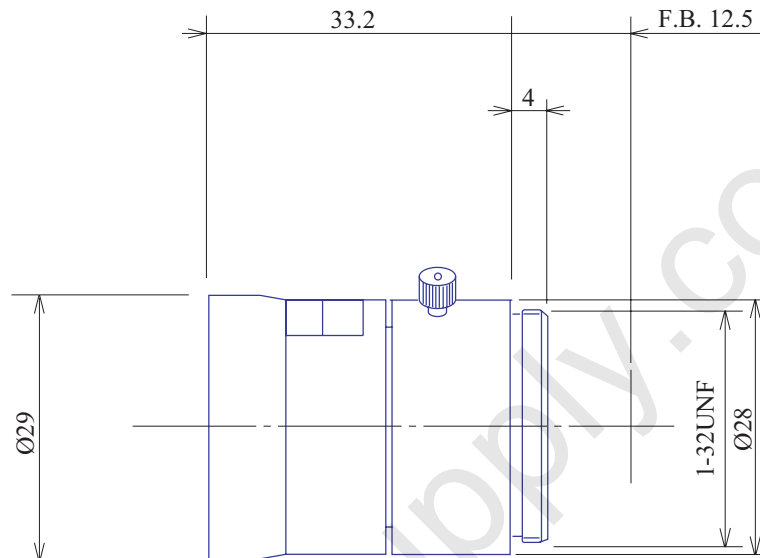

1/3" Format Manual Iris Lenses**Item GMT14012SW**

ITEM NO.		GMT14012SW	
Focal Length		4	(mm)
Iris Range		F1.2	
Angle of View (H x V)	1/3"	70.7° x 53.4°	
MOD		0.1	(m)
Dimension		Ø29 x 33.2 (mm)	
Weight		35	(g)
Mount		CS	
Notes		Fixed Iris	