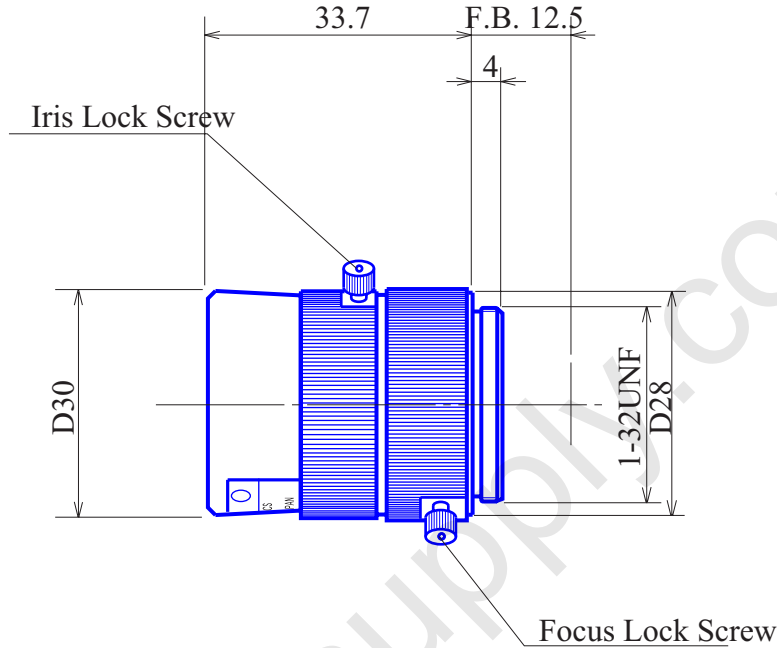

**1/3" Format Manual Iris Lenses**

**Item GMT18012S**

ITEM NO.		GMT18012S
Focal Length		8 (mm)
Iris Range		F1.2
Angle of View (H x V)	1/3"	37.5° x 27.7°
MOD		0.1 (m)
Dimension		30 x 34 (mm)
Weight		35 (g)
Mount		CS
Notes		-