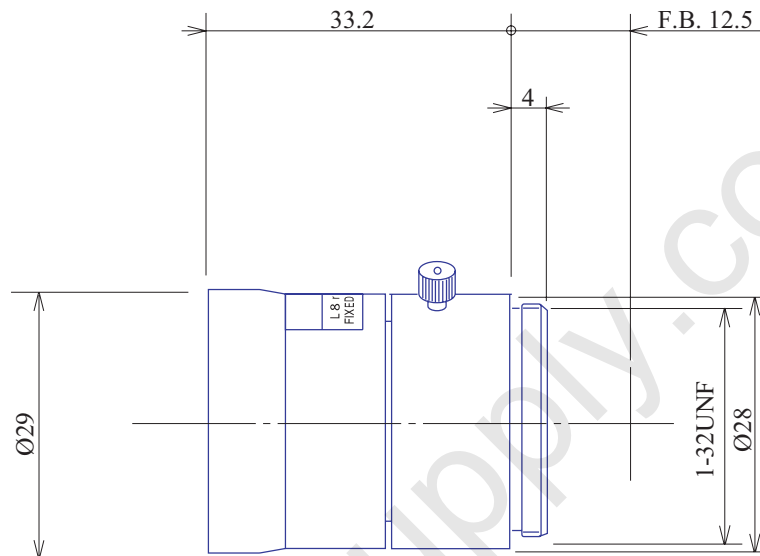

**1/3" Format Manual Iris Lenses****Item GMT18012SW**

ITEM NO.		GMT18012SW	
Focal Length		8	(mm)
Iris Range		F1.2	
Angle of View (H x V)	1/3"	37.5° x 27.7°	
MOD		0.1	(m)
Dimension		Ø29 x 33.2 (mm)	
Weight		35	(g)
Mount		CS	
Notes		Fixed Iris	