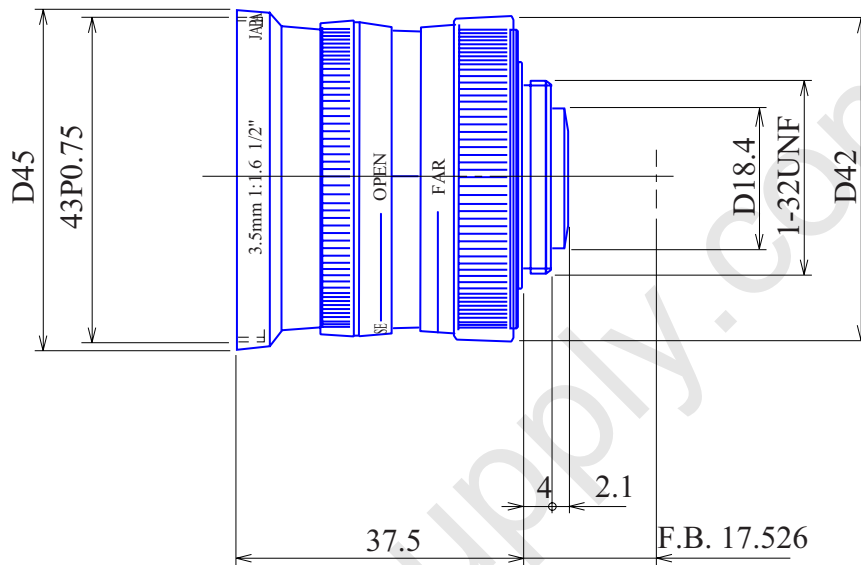

1/2" Format Manual Iris Lenses

Item GMT23516C

ITEM NO.		GMT23516C
Focal Length		3.5 (mm)
Iris Range		F1.6
Angle of View (H x V)	1/2"	84.9° x 68.9°
MOD		0.1 (m)
Dimension		45 x 38 (mm)
Weight		65 (g)
Mount		C
Notes		-