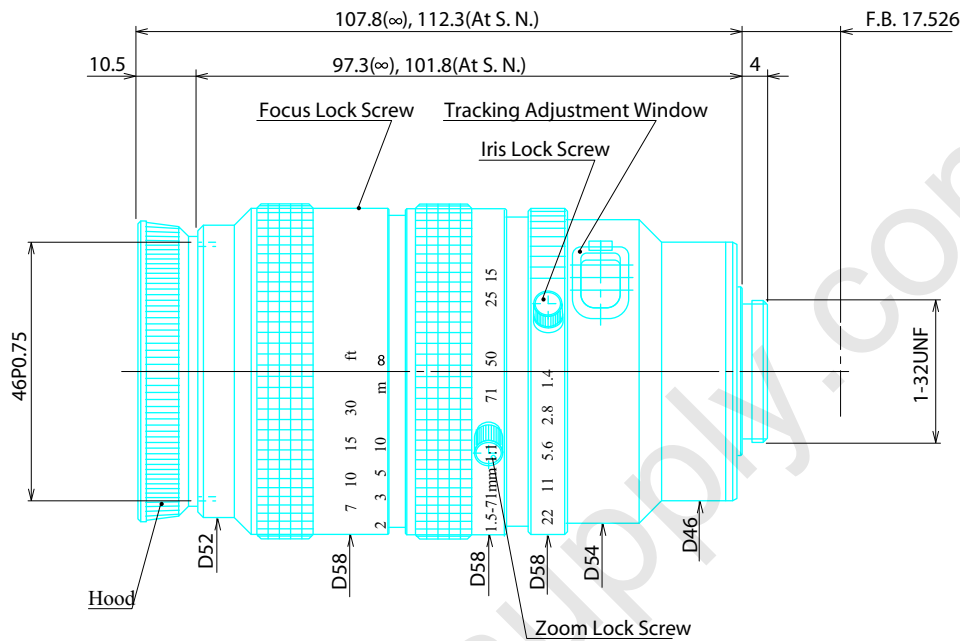

Manual Zoom Lenses

Item No. GMZ11569MCN

ITEM NO.		GMZ11569MCN	
Focal Length		11.5 - 69 (mm)	
Iris Range		F1.4 - Close	
Angle of View (H x V x D)	1/2"	31.1° x 23.6° x 38.3° 5.3° x 4.0° x 6.6°	
	2/3"	41.9° x 32.0° x 51.6° 7.3° x 5.5° x 9.0°	
MOD		1.0 (m)	
Filter Thread		M=46.0 , P=0.75	
Dimension (D x L)		φ58.0 x 113.0 (mm)	
Weight		420 (g)	