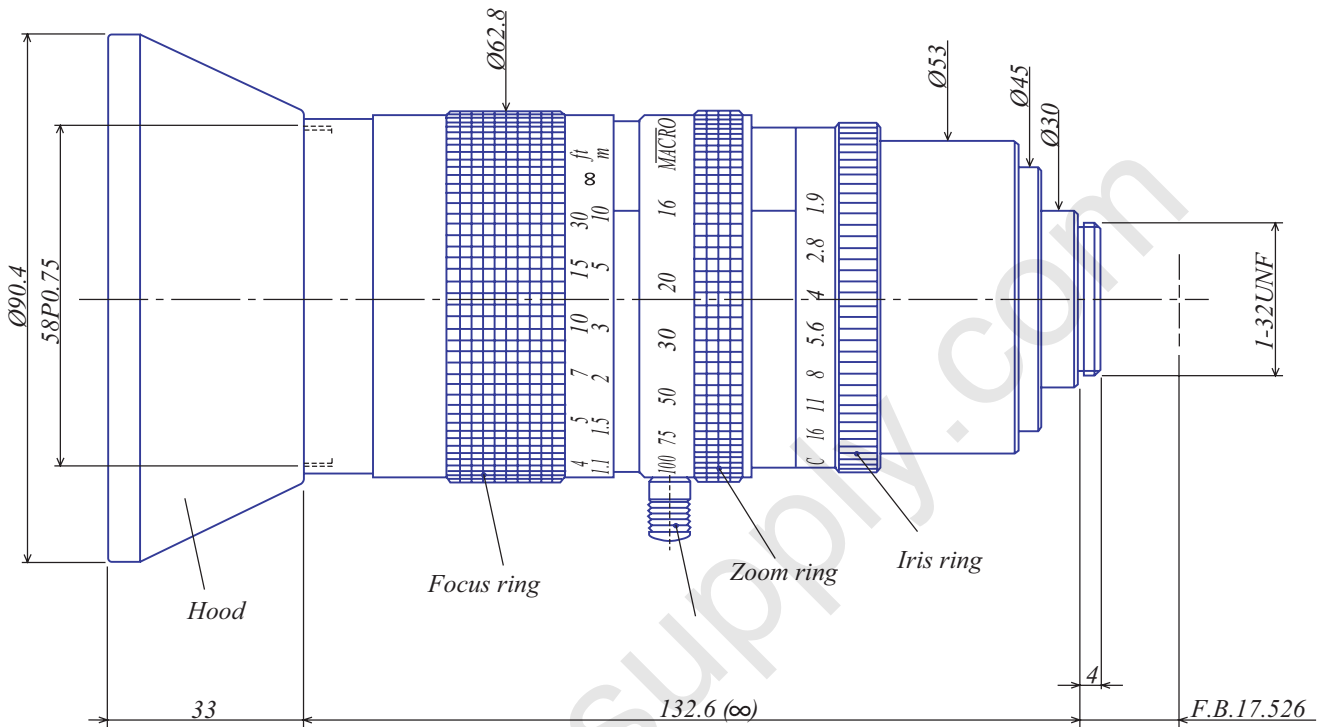

Manual Zoom Lenses

Item No. GMZ16100MCN

ITEM NO.		GMZ16100MCN
Focal Length		16 - 100 (mm)
Iris Range		F1.9 - Close
Angle of View (Hx V x D)	1"	43.6° x 33.4° 7.3° x 5.5°
MOD		1.1 (m)
Filter Thread		M=58.0 , P=0.75
Dimention (D x L)		Ø62.8 x 132.6 (mm)
Weight		620 (g)