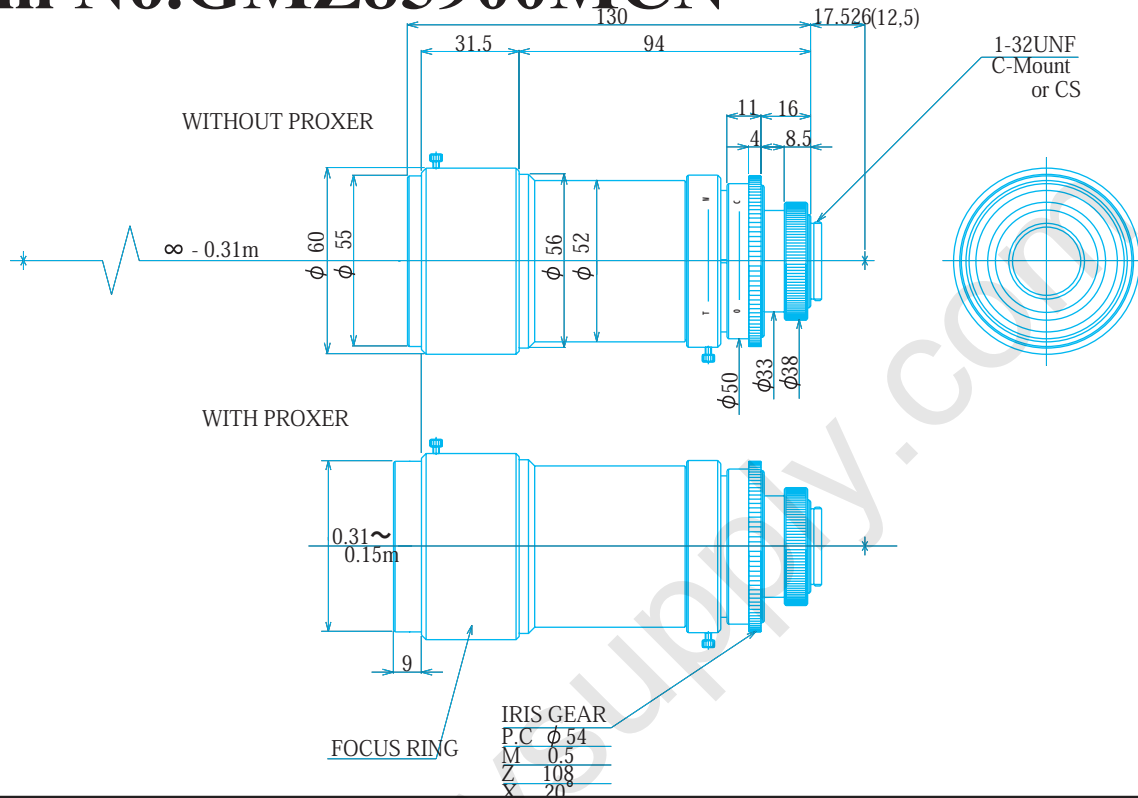

Manual Zoom Lenses

Item No. GMZ85900MCN

ITEM NO.	GMZ85900MCN
Focal Length	8.5 - 90.0 (mm)
Iris Range	F2.5 - Close
Angle of View (Hx V)	172 mmx 128mm - 6.9mm x 5.2mm
MOD	310 - 150 (mm)
Filter Thread	M=48.0 , P=0.75
Dimention (D x L)	ϕ 60.0 x 138 (mm)
Weight	450 (g)