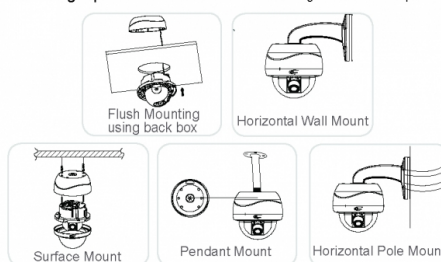

*Mounting hardware sold separately

Image System	
Image Sensor	Progressive Scan CMOS 1/2.8
Signal System	NTSC / PAL
Optical System	
Iris Control	Auto Iris
Focal Length	2.8 mm
F-stop Range (F-number)	1.8
Horizontal FOV (Field of View)	100° (H) – 74° (V)
Day/Night	Mechanical ICR
Electric	
Digital Noise Reduction	3D
Wide Dynamic Range (WDR)	Digital WDR
Minimum Illumination	0.3 lux (Color mode), AGC=36dB, 50 IRE 0.1 lux (BW mode), AGC=36dB, 50 IRE 0 Lux w/ IR ON
Electric Shutter	NTSC: 1/30–1/10000 sec PAL: 1/25–1/10000 sec
Back Light Compensation (BLC)	Off / On (6 Area Selectable)
On-board (Edge) Storage	1 x microSD/SDHC/SDXC slot up to 64GB. Card sold separately
Alarm In/Out	N/A
Network Specifications	
Video Streaming and Compression Method	Triple Streaming H.264 / MJPEG
Maximum Framerate vs Resolution	3MP (2048x1536) @ 30fps/25fps
Network Protocols	IPv4, TCP/IP, UDP/IP, FTP, ICMP, ARP, DHCP, HTTP, SMTP, IGMP, RTSP, RTP, RTCP, SNMP
Security Access	Multiple privilege control with password protection
Users	1 Administrator, 5 Viewers/Operators
Other Features	
Other	Privacy Mask, Mirror Flip, Corridor View, Edge Defocus Detection, Edge Network Loss Detection, Smart IR

Mechanism	
Angle Adjustment	Pan: 360°, Tilt: 20° - 90°, Rotation: ±175°
Dimensions (Ø x H)	Ø112 mm x 82 mm (Ø4.4 in x 3¼ in)
Weight	approx. 460 g (1.01lb)
Connectors	Network: RJ45
IR Distance	25 m (82 ft)
Power Supply	
Power Requirement	IEEE 802.3af, Class 3
Power Consumption (max.)	PoE 8.5 W (max)
Environment	
Operating Temperature	-20°C - 50°C (-4°F - 122°F)
Operating Humidity	90%, non-condensing
Power-On Temperature	-20°C
Regulations, Ratings	
Regulations, Ratings	FCC Class B, CE, RoHS, UL, IP67, IK10, ONVIF
Warranty	
Warranty	5 years parts and labor