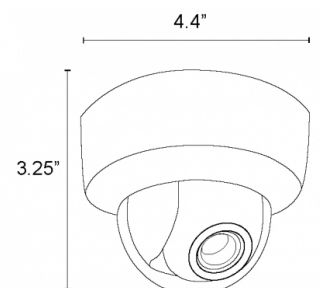

*Mounting hardware sold separately

Image System	
Image Sensor	Progressive Scan CMOS 1/2.8
Signal System	NTSC / PAL
Optical System	
Iris Control	Auto Iris
Focal Length	2.8 mm
F-stop Range (F-number)	1.8
Horizontal FOV (Field of View)	100° (H) – 74° (V)
Day/Night	Mechanical ICR
Electric	
Digital Noise Reduction	3D
Wide Dynamic Range (WDR)	Digital WDR
Minimum Illumination	0.3 lux (Color mode), AGC=36dB, 50 IRE 0.1 lux (BW mode), AGC=36dB, 50 IRE 0 Lux w/ IR ON
Electric Shutter	NTSC: 1/30–1/10000 sec PAL: 1/25–1/10000 sec
Back Light Compensation (BLC)	Off / On (6 Area Selectable)
On-board (Edge) Storage	1 x microSD/SDHC/SDXC slot up to 64GB. Card sold separately
Alarm In/Out	N/A
Network Specifications	
Video Streaming and Compression Method	Triple Streaming H.264 / MJPEG
Maximum Framerate vs Resolution	3MP (2048x1536) @ 30fps/25fps
Network Protocols	IPv4, TCP/IP, UDP/IP, FTP, ICMP, ARP, DHCP, HTTP, SMTP, IGMP, RTSP, RTP, RTCP, SNMP
Security Access	Multiple privilege control with password protection
Users	1 Administrator, 5 Viewers/Operators
Other Features	
Other	Privacy Mask, Mirror Flip, Corridor View, Edge Defocus Detection, Edge Network Loss Detection, Smart IR

Mechanism	
Angle Adjustment	Pan: 360°, Tilt: 20° - 90°, Rotation: ±175°
Dimensions (Ø x H)	Ø112 mm x 82 mm (Ø4.4 in x 3¼ in)
Weight	approx. 460 g (1.01lb)
Connectors	Network: RJ45
IR Distance	25 m (82 ft)
Power Supply	
Power Requirement	IEEE 802.3af, Class 3
Power Consumption (max.)	PoE 8.5 W (max)
Environment	
Operating Temperature	-20°C - 50°C (-4°F - 122°F)
Operating Humidity	90%, non-condensing
Power-On Temperature	-20°C
Regulations, Ratings	
Regulations, Ratings	FCC Class B, CE, RoHS, UL, IP67, IK10, ONVIF
Warranty	
Warranty	5 years parts and labor