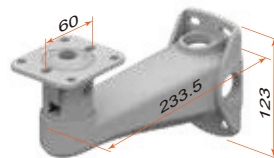

OPTION : KBR-060CC BRACKET

POSITIONING / PAN-TILT / IR PTZ / HOUSING / BRACKET / RACK / OTHERS

KEVIS

AH-5140SHB

Outdoor Aluminum Housing

Housing Series

Specifications

Usage & Open Type	Outdoor & Side Hinge Type
Options	Sunshield (S), Heater (H), Blower (B), IR LED Lamp(IR)
Body & Color	Aluminum 6063 UV Protect Powder Coating & Cool Gray 1C
Power	AC 24V(20W) / AC115V(35W) / AC 230V(45W)
Temperature Of Use	AH-5140S : -15°C~+45°C AH-5140SHBD : -30°C~+50°C (Heater, Blower, Defroster)
Safety Certification	CE
IP Rating	IP55
External Dimensions (mm)	144(w) x 111(h) x 460(d)
Internal Dimensions (mm)	100(w) x 80(h) x 310(d)
Weight	1.5kg
Accessories	Spring and Flat Washer M6, Screw 1/4"-20X3/8" 3ea

Model Options

- 1.AH-5140S (Sun Shield)
- 2.AH-5140SH (Sun Shield, Heater)
- 3.AH-5140SHB (Sun Shield, Heater, Blower)

Product Inside

Dimensions

Model	Outside (mm)	Inside (mm)	Weight (kg)
AH-5140	144(w) x 111(h) x 460(d)	100(w) x 80(h) x 310(d)	1.2
AH-5140S	144(w) x 111(h) x 460(d)	100(w) x 80(h) x 310(d)	1.3
AH-5140SH	144(w) x 111(h) x 460(d)	100(w) x 80(h) x 310(d)	1.5
AH-5140SHB	144(w) x 111(h) x 460(d)	100(w) x 80(h) x 310(d)	1.5

* Designs and Specifications may differ from the latest products, please contact our sales for the update.

Drawings

UNIT(mm)

Accessories

UNIT(mm)

| KBR-060CC | Wall Mount

Specifications

Material	Aluminum
Weight	1.2kg
Max. Loading	15kg
Color	Cool Gray 2C
Pan/Tilt	360° / 90°
Dimensions	233.5x145.5x75

* Replaceable with PTB-100 model

| KBR-1000 | Wall Mount

Specifications

Material	Aluminum
Weight	1kg
Max. Loading	15kg
Color	Cool Gray 2C
Pan/Tilt	360° / 90°
Dimensions	352 x 184.5 x 89

* Replaceable with KBR-2000
~ 5000 models