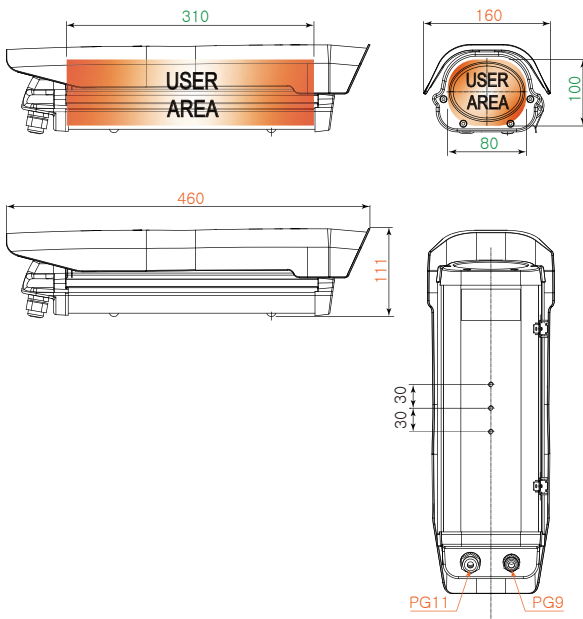

OPTION : KBR-060CC BRACKET

POSITIONING / PAN-TILT / IR PTZ / HOUSING / BRACKET / RACK / OTHERS

KEVIS

AH-5140SHB

Outdoor Aluminum Housing

Housing Series

Specifications

Usage & Open Type	Outdoor & Side Hinge Type
Options	Sunshield (S), Heater (H), Blower (B), IR LED Lamp(IR)
Body & Color	Aluminum 6063 UV Protect Powder Coating & Cool Gray 1C
Power	AC 24V(20W) / AC115V(35W) / AC 230V(45W)
Temperature Of Use	AH-5140S : -15°C~+45°C AH-5140SHBD : -30°C~+50°C (Heater, Blower, Defroster)
Safety Certification	CE
IP Rating	IP55
External Dimensions (mm)	144(w) x 111(h) x 460(d)
Internal Dimensions (mm)	100(w) x 80(h) x 310(d)
Weight	1.5kg
Accessories	Spring and Flat Washer M6, Screw 1/4"-20X3/8" 3ea

Model Options

- 1.AH-5140S (Sun Shield)
- 2.AH-5140SH (Sun Shield, Heater)
- 3.AH-5140SHB (Sun Shield, Heater, Blower)

Product Inside

Dimensions

Model	Outside (mm)	Inside (mm)	Weight (kg)
AH-5140	144(w) x 111(h) x 460(d)	100(w) x 80(h) x 310(d)	1.2
AH-5140S	144(w) x 111(h) x 460(d)	100(w) x 80(h) x 310(d)	1.3
AH-5140SH	144(w) x 111(h) x 460(d)	100(w) x 80(h) x 310(d)	1.5
AH-5140SHB	144(w) x 111(h) x 460(d)	100(w) x 80(h) x 310(d)	1.5

* Designs and Specifications may differ from the latest products, please contact our sales for the update.

Drawings

UNIT(mm)

Accessories

UNIT(mm)

| KBR-060CC | Wall Mount

Specifications

Material	Aluminum
Weight	1.2kg
Max. Loading	15kg
Color	Cool Gray 2C
Pan/Tilt	360° / 90°
Dimensions	233.5x145.5x75

* Replaceable with PTB-100 model

| KBR-1000 | Wall Mount

Specifications

Material	Aluminum
Weight	1kg
Max. Loading	15kg
Color	Cool Gray 2C
Pan/Tilt	360° / 90°
Dimensions	352 x 184.5 x 89

* Replaceable with KBR-2000
~ 5000 models