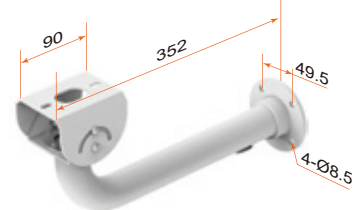

OPTION : KBR-060CC BRACKET

POSITIONING / PAN-TILT / IR PTZ / HOUSING / BRACKET / RACK / OTHERS

KEVIS

Specifications

Usage & Open Type	Indoor/Outdoor & Side Hinge Type
Options	Heater (H), Blower (B) IR LED Lamp(IR)
Body & Color	Aluminum 6063 UV Protect Powder Coating & Cool Gray 1C
Power	Heater & Blower : 24V / 110V / 230V
Temperature of use	FH-5140 : -15°C~+50°C FH-5140HB : -40°C~+50°C (Heater, Blower)
Safety certification	CE
IP Rating	IP55
Dimension (Out side) mm	144(w) x 111(h) x 460(d)
Dimension (In side) mm	100(w) x 80(h) x 310(d)
Weight	1.5kg
Accessories	Spring and Flat Washer M6, Screw 1/4"-20X3/8" 3ea

Product Inside

Dimensions

MODEL	Outside (mm)	Inside (mm)	Weight(kg)
FH-5140	144(w) x 100(h) x 437(d)	100(w) x 80(h) x 330(d)	1.5
FH-5140H	144(w) x 100(h) x 437(d)	100(w) x 80(h) x 330(d)	1.8
FH-5140HB	144(w) x 100(h) x 467(d)	100(w) x 80(h) x 360(d)	2

Drawings

Accessories

| KBR-060CC | Wall Mount

Specifications

Material	Aluminum
Weight	1.2kg
Max. Loading	15kg
Color	Cool gray 2C
Pan/Tilt	360° / 90°
Dimensions	233.5x145.5x75

※ Replaceable with PTB-100 model

| KBR-1000 | Wall Mount

Specifications

Material	Aluminum
Weight	1kg
Max. Loading	15kg
Color	Cool gray 2C
Pan/Tilt	360° / 90°
Dimensions	352 x 184.5 x 89

※ Replaceable with KBR-2000~5000 models