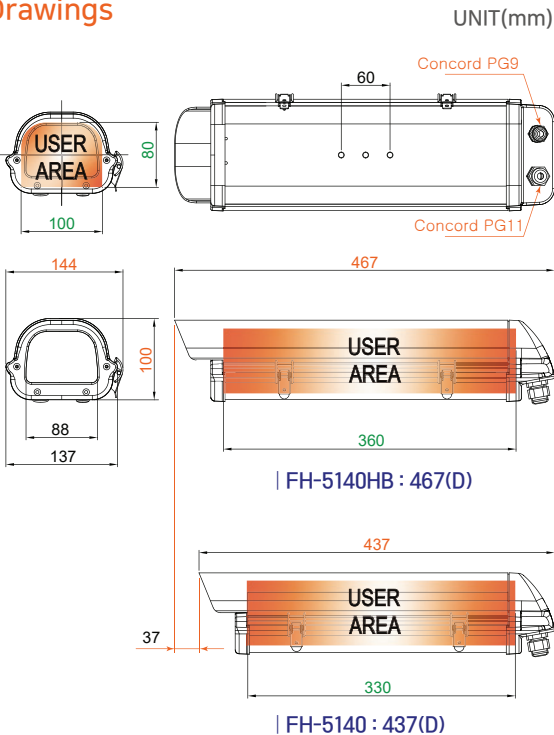

OPTION : KBR-060CC BRACKET

POSITIONING / PAN-TILT / IR PTZ / HOUSING / BRACKET / RACK / OTHERS

KEVIS

Specifications

Usage & Open Type	Indoor/Outdoor & Side Hinge Type
Options	Heater (H), Blower (B) IR LED Lamp(IR)
Body & Color	Aluminum 6063 UV Protect Powder Coating & Cool Gray 1C
Power	Heater & Blower : 24V / 110V / 230V
Temperature of use	FH-5140 : -15°C~+50°C FH-5140HB : -40°C~+50°C (Heater, Blower)
Safety certification	CE
IP Rating	IP55
Dimension (Out side) mm	144(w) x 111(h) x 460(d)
Dimension (In side) mm	100(w) x 80(h) x 310(d)
Weight	1.5kg
Accessories	Spring and Flat Washer M6, Screw 1/4"-20X3/8" 3ea

Product Inside

Dimensions

MODEL	Outside (mm)	Inside (mm)	Weight(kg)
FH-5140	144(w) x 100(h) x 437(d)	100(w) x 80(h) x 330(d)	1.5
FH-5140H	144(w) x 100(h) x 437(d)	100(w) x 80(h) x 330(d)	1.8
FH-5140HB	144(w) x 100(h) x 467(d)	100(w) x 80(h) x 360(d)	2

Drawings

Accessories

| KBR-060CC | Wall Mount

Specifications

Material	Aluminum
Weight	1.2kg
Max. Loading	15kg
Color	Cool gray 2C
Pan/Tilt	360° / 90°
Dimensions	233.5x145.5x75

※ Replaceable with PTB-100 model

| KBR-1000 | Wall Mount

Specifications

Material	Aluminum
Weight	1kg
Max. Loading	15kg
Color	Cool gray 2C
Pan/Tilt	360° / 90°
Dimensions	352 x 184.5 x 89

※ Replaceable with KBR-2000~5000 models