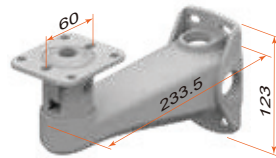

OPTION : KBR-060CC BRACKET

POSITIONING / PAN-TILT / IR PTZ / HOUSING / BRACKET / RACK / OTHERS

KEVIS

Specifications

Usage & Open Type	Indoor/Outdoor & Side Hinge Type
Options	Heater (H), Blower (B) IR LED Lamp(IR)
Body & Color	Aluminum 6063 UV Protect Powder Coating & Cool Gray 1C
Power	Heater & Blower : 24V / 110V / 230V
Temperature of use	FH-5140 : -15°C~+50°C FH-5140HB : -40°C~+50°C (Heater, Blower)
Safety certification	CE
IP Rating	IP55
Dimension (Out side) mm	144(w) x 111(h) x 460(d)
Dimension (In side) mm	100(w) x 80(h) x 310(d)
Weight	1.5kg
Accessories	Spring and Flat Washer M6, Screw 1/4"-20X3/8" 3ea

Product Inside

Dimensions

MODEL	Outside (mm)	Inside (mm)	Weight(kg)
FH-5140	144(w) x 100(h) x 437(d)	100(w) x 80(h) x 330(d)	1.5
FH-5140H	144(w) x 100(h) x 437(d)	100(w) x 80(h) x 330(d)	1.8
FH-5140HB	144(w) x 100(h) x 467(d)	100(w) x 80(h) x 360(d)	2

Drawings

Accessories

| KBR-060CC | Wall Mount

Specifications

Material	Aluminum
Weight	1.2kg
Max. Loading	15kg
Color	Cool gray 2C
Pan/Tilt	360° / 90°
Dimensions	233.5x145.5x75

※ Replaceable with PTB-100 model

| KBR-1000 | Wall Mount

Specifications

Material	Aluminum
Weight	1kg
Max. Loading	15kg
Color	Cool gray 2C
Pan/Tilt	360° / 90°
Dimensions	352 x 184.5 x 89

※ Replaceable with KBR-2000~5000 models