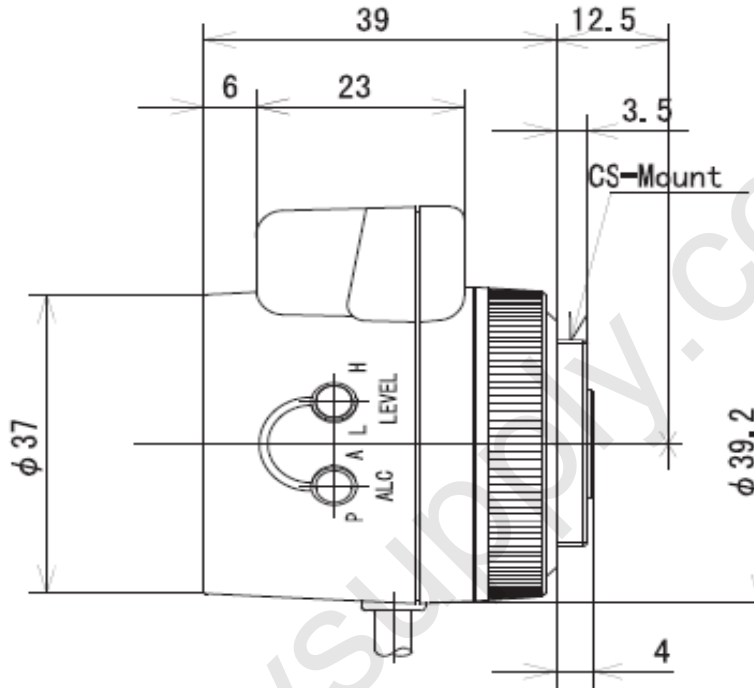

LM3PB

Model	LM3PB
Focal Length (mm)	2.8
Image Size (mm)	1/3" (Ø6)
Iris Range (F-Stop)	F1.4~360
Focusing Range (m)	0.2~∞
Iris Control	DC
Focus Control	Manual
Shooting Range at M.O.D.	472(H) X 306(V)
Angle of View (degrees)	2/3" — 1/2" — 1/3" 97.4X72.8
Resolution (Center, Corner)	100lp/mm, 40lp/mm
Back Focus in Air (mm)	8.82
Mount	CS-Mount
Filter Size (mm)	M35.5X0.5
Size (mm)	Ø48.6X39.2X39
Weight (g)	61
Temperature Range	-10°C ~ 45°C