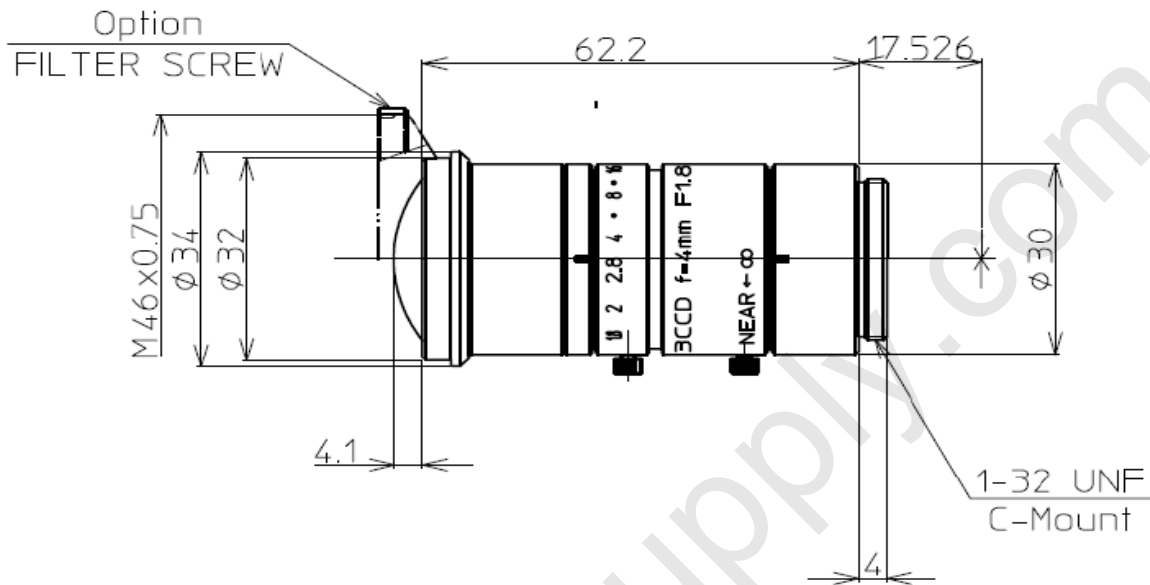

LM4NC3

Model	LM4NC3
Focal Length (mm)	4
Image Size (mm)	1/2" (Ø8)
Iris Range (F-Stop)	F1.8~F16
Focusing Range (m)	0.1~∞
Shooting Range at M.O.D.	201 (H) X 142(V)
Angle of View (degrees)	2/3" — 1/2" 83.4X64.5 1/3" 64.5X49.2
Resolution (Center, Corner)	120lp/mm, 100lp/mm
Distortion (TV)	-5.0%
Flange Back in Air (mm)	17.526
Back Focus in Air (mm)	14.7
Front/Rear Effective Dia.	Ø27.4mm Ø12.9mm
Mount	C-Mount
Exit Pupil (mm)	500
Filter Size (mm)	M46XP0.75 (Optional)
Size (mm)	Ø34X66.3
Weight (g)	111
Temperature Range	-10°C ~ 45°C