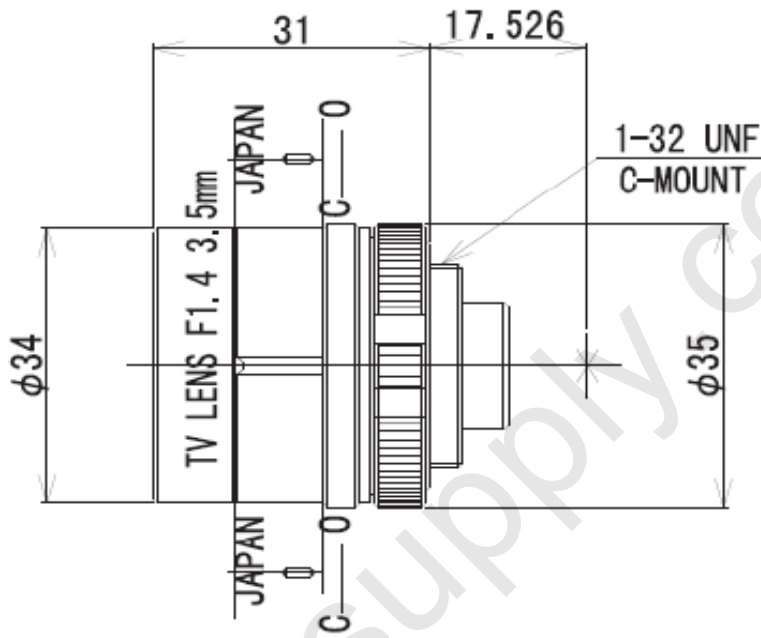

LM4NCR

Model	LM4NCR
Focal Length (mm)	3.5
Image Size (mm)	1/2" (Ø8)
Iris Range (F-Stop)	F1.4~Close
Focusing Range (m)	0.2~∞
Iris Control	Manual
Focus Control	Manual
Shooting Range at M.O.D.	396 (H) X 247 (V)
Angle of View (degrees)	2/3" — 1/2" 103.6X76.6 1/3" 77X57.7
Resolution (Center, Corner)	100lp/mm, 40lp/mm
Distortion (TV)	-28.0%
Back Focus in Air (mm)	8.89
Mount	C-Mount
Filter Size (mm)	—
Size (mm)	Ø35X31
Weight (g)	68
Temperature Range	-10°C ~ 45°C