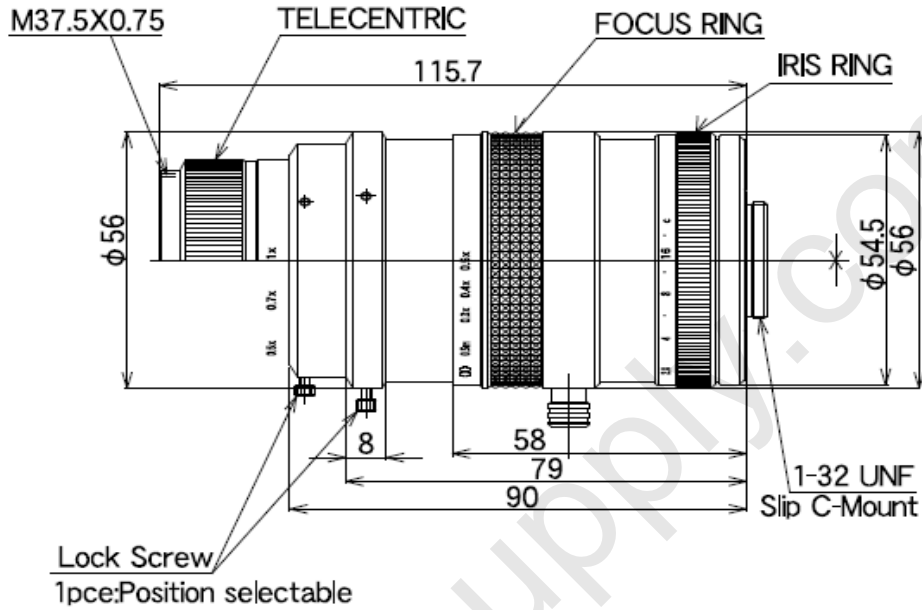

# LM50TC

Model	LM50TC
Focal Length (mm)	50
Image Size (mm)	2/3" (Ø11)
Focusing Range (m)	F2.8~Close
Iris Control	Manual
Focus Control	Manual
Magnification	0.5X~1.0X
Angle of View (degrees)	10X7.5 7.3X 5.5 5.5X4.1
Corner Brightness	97%
Distortion (TV)	0.1% (1.0X) -0.3% (0.5X)
Back Focus in Air (mm)	22
Mount	C-Mount
Filter Size (mm)	M37.5XP0.5
Weight (g)	317
Temperature Range	-10°C ~ 45°C