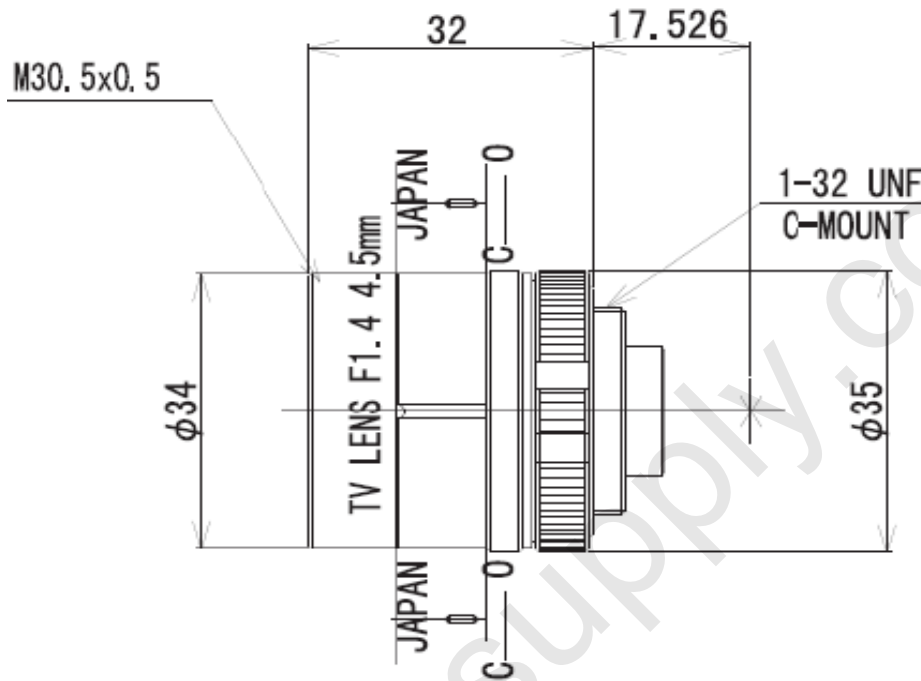

## LM5NCR

Model	LM5NCR
Focal Length (mm)	4.5
Image Size (mm)	1/2" (Ø8)
Iris Range (F-Stop)	F1.4~Close
Focusing Range (m)	0.2~∞
Iris Control	Manual
Focus Control	Manual
Shooting Range at M.O.D.	260 (H) X 180 (V)
Angle of View 2/3"	—
1/2"	79X59.4
(degrees) 1/3"	59.7X45.1
Resolution (Center, Corner)	100lp/mm, 40lp/mm
Distortion (TV)	-17.5%
Back Focus in Air (mm)	9.96
Mount	C-Mount
Filter Size (mm)	M30.5X0.5
Size (mm)	Ø35X32
Weight (g)	66
Temperature Range	-10°C ~ 45°C