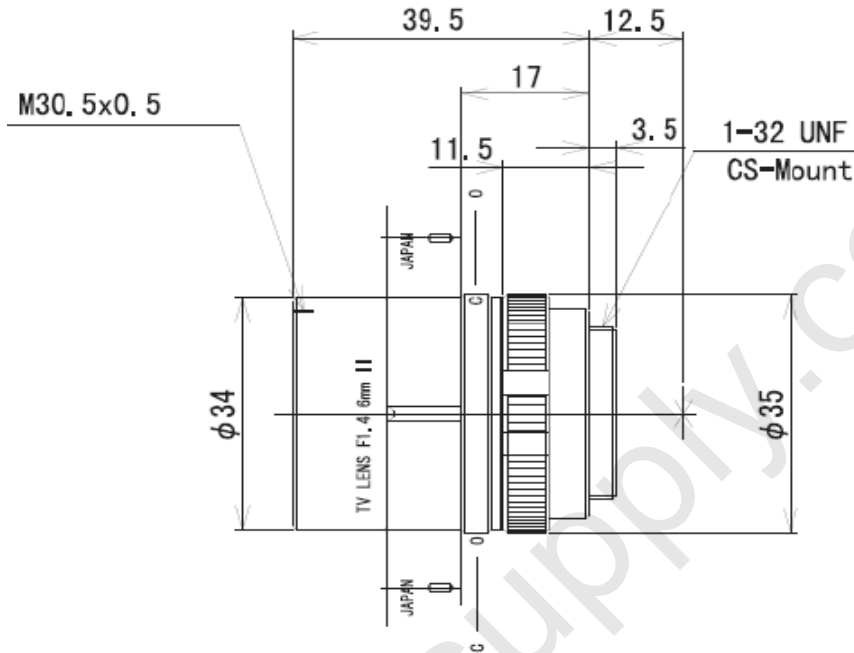

LM6NCR

Model	LM6NCR
Focal Length (mm)	6
Image Size (mm)	1/2" (Ø8)
Iris Range (F-Stop)	F1.4~Close
Focusing Range (m)	0.2~∞
Iris Control	Manual
Focus Control	Manual
Shooting Range at M.O.D.	174 (H) X 128 (V)
Angle of View (degrees)	—
2/3"	57.3X44
1/2"	44.2X33.7
1/3"	
Resolution (Center, Corner)	100lp/mm, 40lp/mm
Distortion (TV)	-1.0%
Back Focus in Air (mm)	9.96
Mount	C-Mount
Filter Size (mm)	M30.5X0.5
Size (mm)	Ø35X34.5
Weight (g)	72
Temperature Range	-10°C ~ 45°C