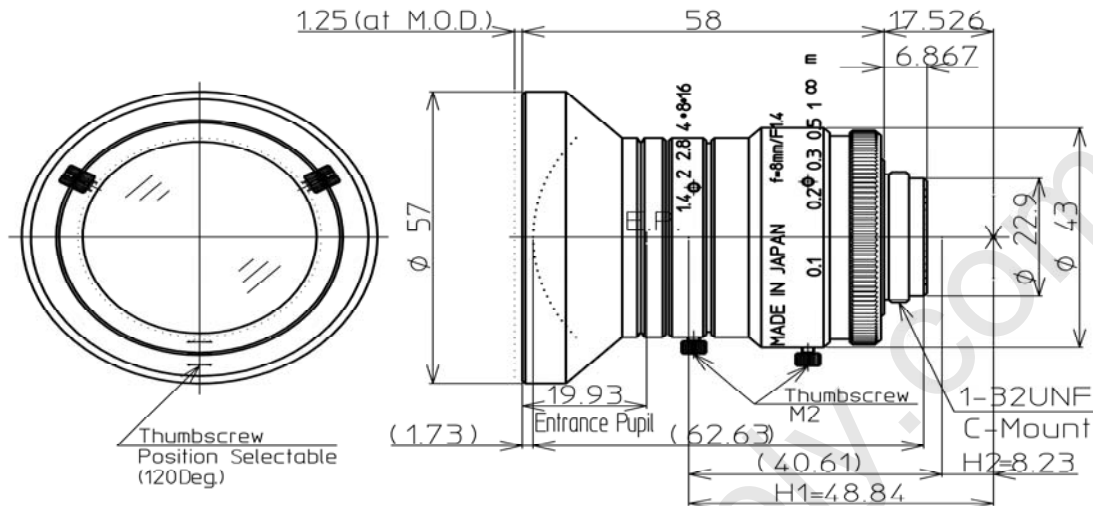

LM8HC

Model	LM8HC	
Focal Length (mm)	8	
Image Size (mm)	1" (Ø16)	
Iris Range (F-Stop)	F1.4~F16	
Iris Control	Manual	
Focus Control	Manual	
Focusing Range (m)	0.1~∞	
Back Focal Length (mm)	11.2 in Air	
Flange Back (mm)	17.526	
Angle of View in Degrees	1"	79.7 x 63.0 x 92.4
(Hor. x Ver. X Dia.)	2/3"	58.3 x 44.7 x 70.7
	1/2"	43.4 x 32.9 x 53.5
Front/Rear Effective Dia. (mm)	Front: Ø37.4 Rear: Ø17.5	
Locking Screws	Focus, Iris	
Resolution (Center, Corner)	120 lp/mm, 80 lp/mm	
TV Distortion (%)	1"	-1.2
	2/3"	-1.6
	1/2"	-1.0
Exit Pupil (mm)	-45.9	
Filter Thread (mm)	M55xP0.75	
Mount	C-Mount	
Weight (g)	200	
Temperature Range (°C)	-10~+50	