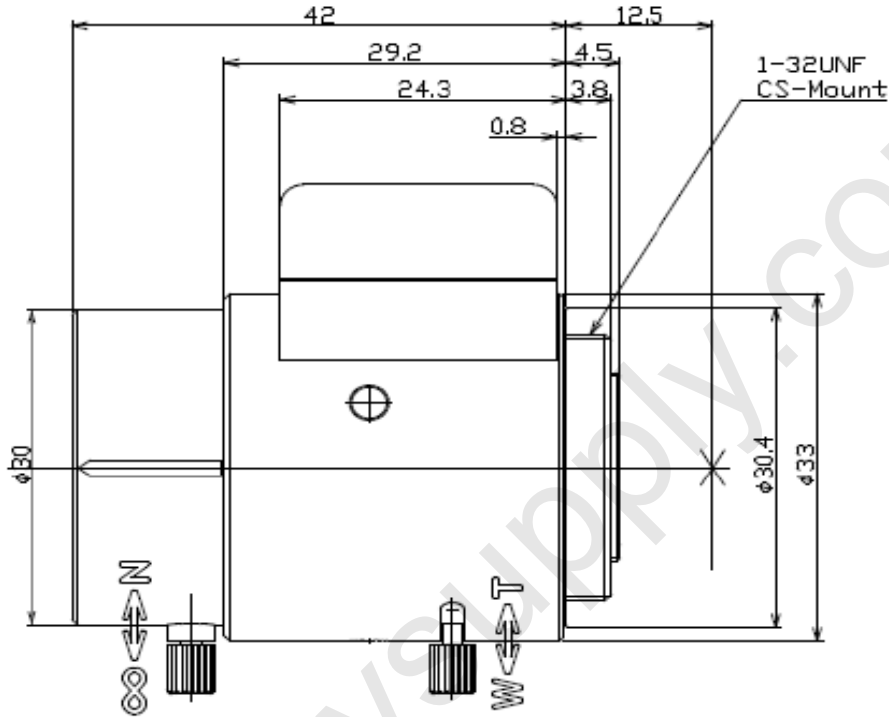

LMVZ38A-IR

Model	LMVZ38A-IR
Focal Length (mm)	3~8
Image Size (mm)	1/3" (Ø6)
Iris Range (F-Stop)	F1.0~360
Focusing Range (m)	0.2~∞
Iris Control	DC
Focus Control	Manual
Angle of View (degrees)	2/3" — 1/2" — 1/3" 92.4X68.0~35.6X26.6
Distortion	-16.8%~-1.8%
Back Focus in Air (mm)	8.64~15.73
Mount	CS-Mount
Filter Size (mm)	—
Size (mm)	Ø43.5X33X42
Weight (g)	45
Temperature Range	-10°C ~ 45°C