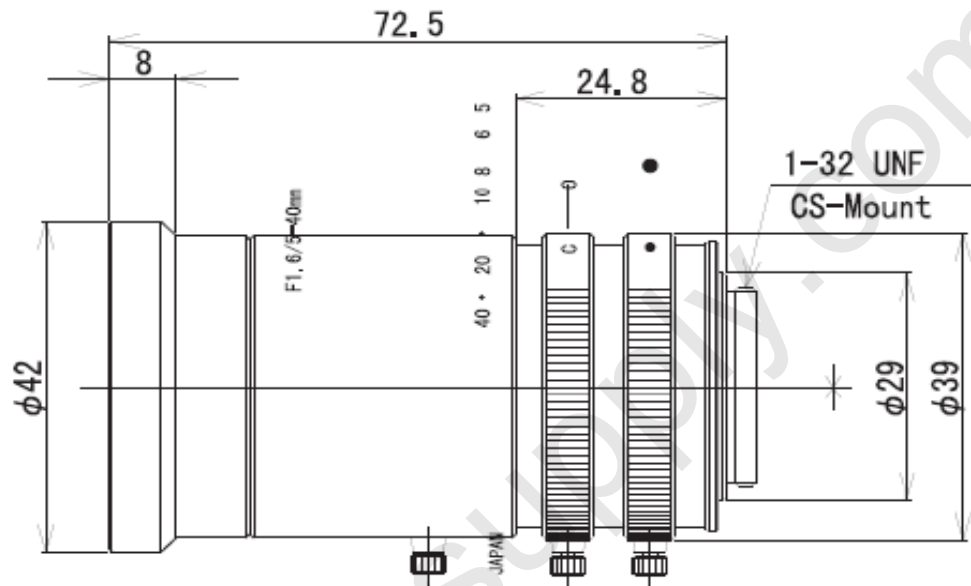

LMVZ540

Model	LMVZ540
Focal Length (mm)	5~40
Image Size (mm)	1/3" ($\phi 6$)
Iris Range (F-Stop)	F1.6~Close
Focusing Range (m)	0.1~1.0
Iris Control	Manual
Focus Control	Manual
Angle of View (degrees)	—
2/3"	—
1/2"	—
1/3"	53.6X40.2~6.5X4.8
Distortion	-3.8%~-0.1%
Back Focus in Air (mm)	9.6~15.9
Mount	CS-Mount
Filter Size (mm)	M40.5XP0.5
Size (mm)	$\phi 42 \times 72.5$
Weight (g)	134
Temperature Range	-10°C ~ 45°C