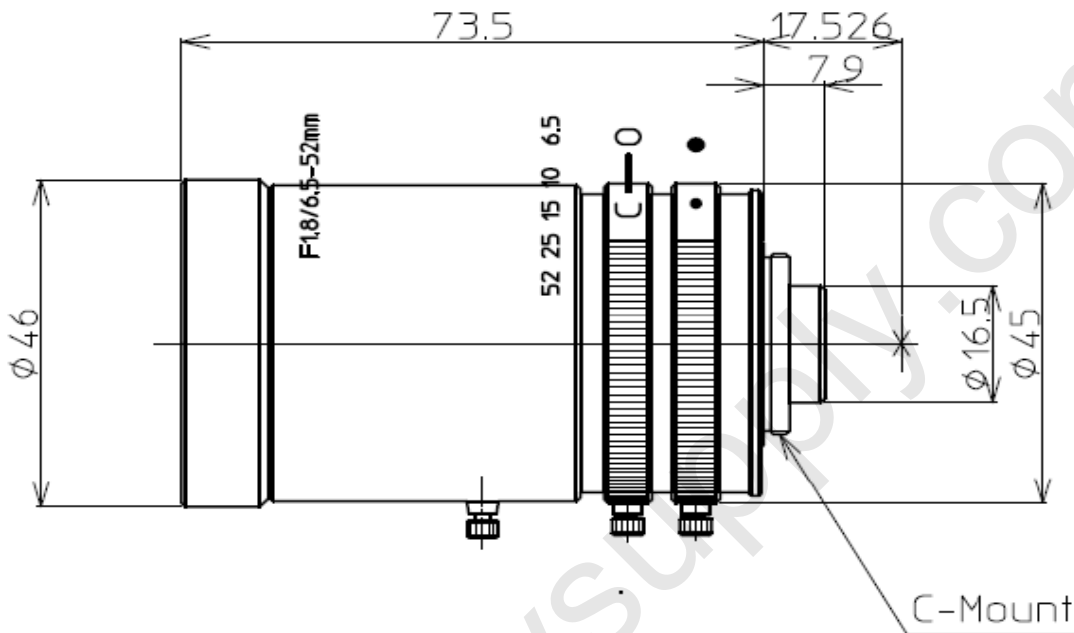

Distributed By: Audio Video Supply -- Tel: 1-800-284-2288 -- www.avsupply.com

LMVZ655

Model	LMVZ655
Focal Length (mm)	6.5~52
Image Size (mm)	1/2" (Ø8)
Iris Range (F-Stop)	F1.8~Close
Focusing Range (m)	0.2~1.0
Iris Control	Manual
Focus Control	Manual
Angle of View (degrees)	2/3" — 1/2" 55.0X41.2~7.2X5.4 1/3" —
Distortion	-4%~0.1%
Back Focus in Air (mm)	10.16~13.12
Mount	C-Mount
Filter Size (mm)	M43XP0.75
Size (mm)	Ø46X73.5
Weight (g)	163
Temperature Range	-10°C ~ 45°C