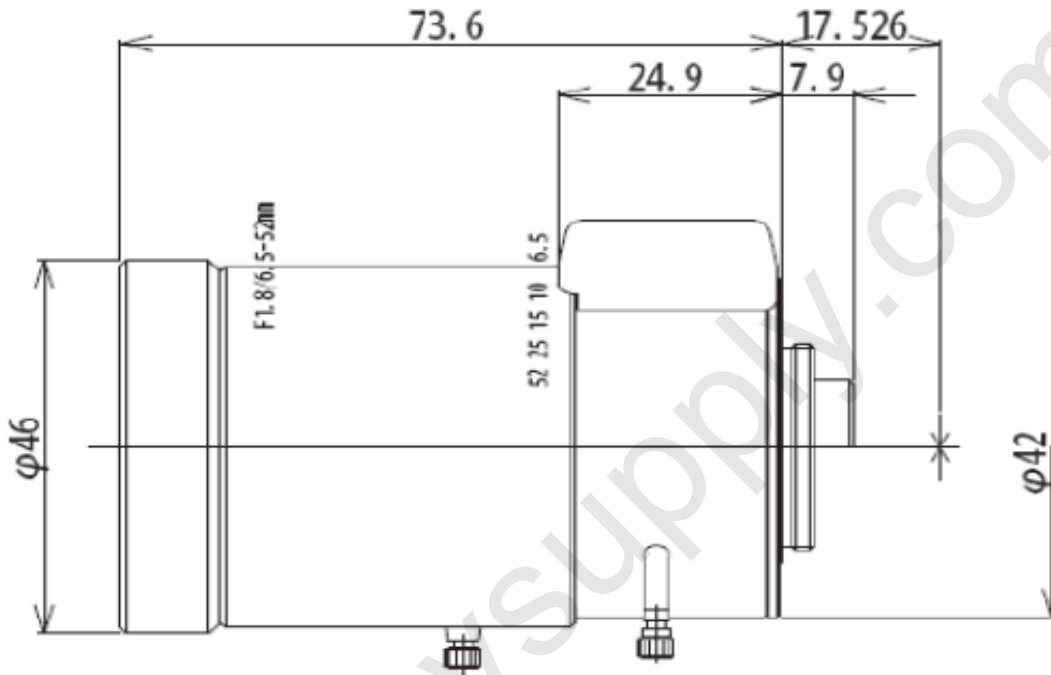

LMVZ655A

| | |
|-------------------------|-------------------|
| Model | LMVZ655A |
| Focal Length (mm) | 6.5~52 |
| Image Size (mm) | 1/2" (φ8) |
| Iris Range (F-Stop) | F1.8~Close |
| Focusing Range (m) | 0.2~1.0 |
| Iris Control | DC |
| Focus Control | Manual |
| Angle of View (degrees) | — |
| 2/3" | — |
| 1/2" | 55.0X41.2~7.2X5.4 |
| 1/3" | — |
| Distortion | -4%~0.1% |
| Back Focus in Air (mm) | 10.16~13.12 |
| Mount | C-Mount |
| Filter Size (mm) | M43XP0.75 |
| Size (mm) | φ51X46X73.6 |
| Weight (g) | 163 |
| Temperature Range | -10°C ~ 45°C |