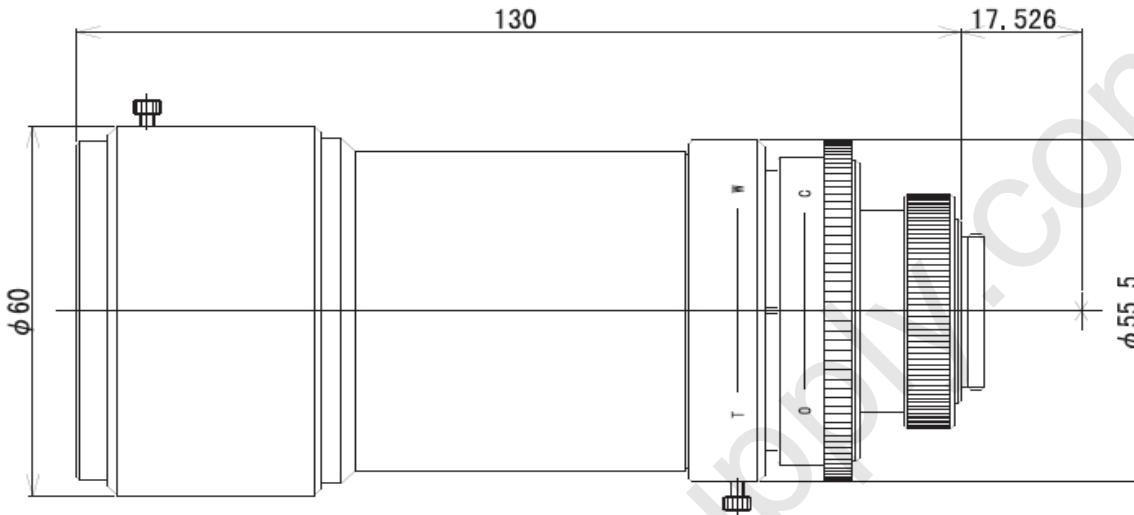

LMZ50M

Model	LMZ50M
Focal Length (mm)	8.5~90 (10.6X)
Image Size (mm)	1/3" (Ø6)
Iris Range (F-Stop)	F2.5~Close
Focusing Range (m)	0.3~∞
	0.15~0.3 (with close-up lens)
Iris Control	Manual
Focus Control	Manual
Angle of View (degrees)	—
2/3"	—
1/2"	—
1/3"	W31.3X23.5/T3.2X2.4
Resolution (Center, Corner)	100lp/mm, 60lp/mm
Distortion (TV)	W-0.9%/T0.1%
Back Focus in Air (mm)	25.49
Mount	C-Mount
Filter Size (mm)	M48XP0.75
Size (mm)	Ø60X130
Weight (g)	437
Temperature Range	-10°C ~ 45°C