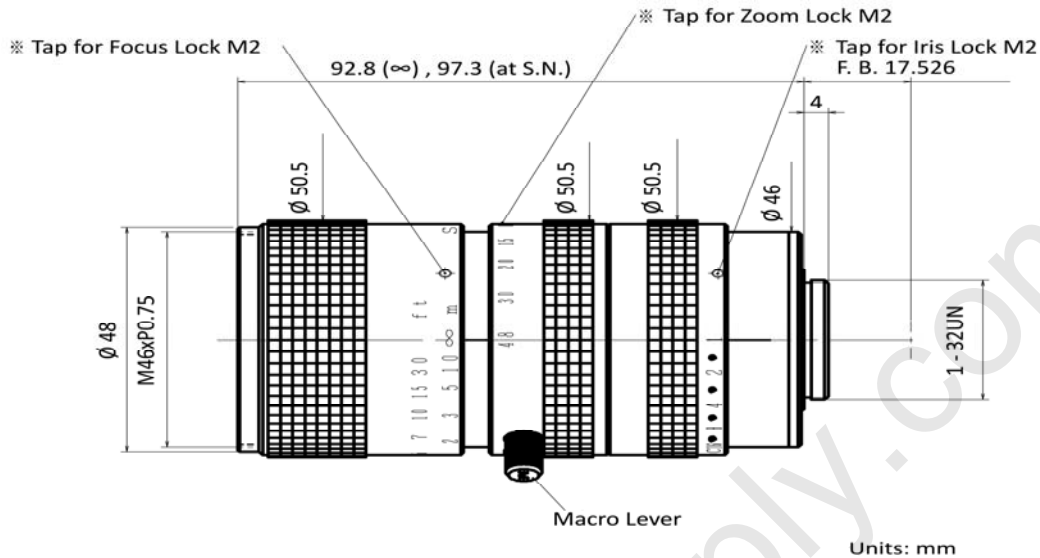

LMZ68M

Model	LMZ68M
Focal Length (mm)	8~48
Zoom Ratio	6x
Image Size (mm)	1/2" (Ø8)
Iris Range (F-Stop)	F1.0~Close
Iris Control	Manual
Focus Control	Manual
Focusing Range (m)	1.0~∞ (0.01 at Macro)
Back Focal Length (mm)	14.56 in Air
Flange Back (mm)	17.526
Angle of View in Degrees	f = 8mm: 43.6 x 33.4 f = 48mm: 7.7 x 5.7
Field of View at M.O.D. (cm)	f = 8mm: 74.3 x 54.9 f = 48mm: 12.3 x 9.3 Macro Mode: 3.2 x 2.4
Locking Screws	Zoom, Focus, Iris
Resolution (Center, Corner)	100 lp/mm, 60 lp/mm
Filter Thread (mm)	M46xP0.75
Mount	C-Mount
Weight (g)	280
Temperature Range (°C)	-10~+50