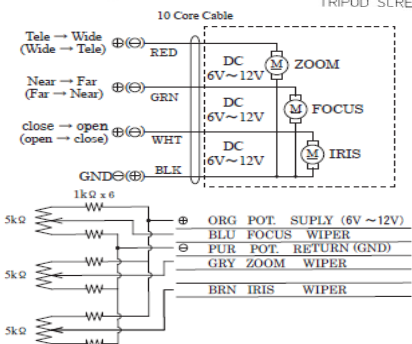

LMZ856-HD3

3CCD Lens

Model	LMZ856-HD3	
Focal Length (mm)	8~56	
Zoom Ratio	7.0x	
Magnification at 1.0m	0.0086-0.0622	
Image Size (mm)	1/2" (Ø8)	
Iris Range (F-Stop)	F2.0~F16	
Iris Control	Motorized	
Zoom Control	Motorized	
Focus Control	Motorized	
Focus Range (m)	0.7~3.0	
Flange Focal Length (mm)	17.526	
Angle of View at 10m (mm)	Dia.	W 930/T 129
	Hor.	W 810/T 112
	Ver.	W 456/T 63
Lens Construction	15 Groups 20 Elements	
Distortion at 1.0m	W -5%/T -0.2%	
Exit Pupil Position (mm)	+160	
Mount	C-Mount	
Filter Size (mm)	M72XP0.75	
Weight (kg)	1	
Size (WxHxL in mm)	87.0x80.0x200.5	