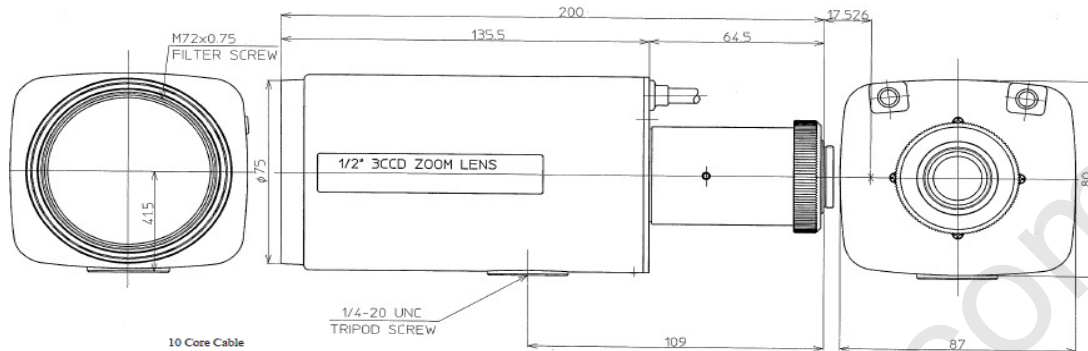

LMZ856-HD3

3CCD Lens

Model	LMZ856-HD3	
Focal Length (mm)	8~56	
Zoom Ratio	7.0x	
Magnification at 1.0m	0.0086-0.0622	
Image Size (mm)	1/2" (Ø8)	
Iris Range (F-Stop)	F2.0~F16	
Iris Control	Motorized	
Zoom Control	Motorized	
Focus Control	Motorized	
Focus Range (m)	0.7~3.0	
Flange Focal Length (mm)	17.526	
Angle of View at 10m (mm)	Dia.	W 930/T 129
	Hor.	W 810/T 112
	Ver.	W 456/T 63
Lens Construction	15 Groups 20 Elements	
Distortion at 1.0m	W -5%/T -0.2%	
Exit Pupil Position (mm)	+160	
Mount	C-Mount	
Filter Size (mm)	M72XP0.75	
Weight (kg)	1	
Size (WxHxL in mm)	87.0x80.0x200.5	