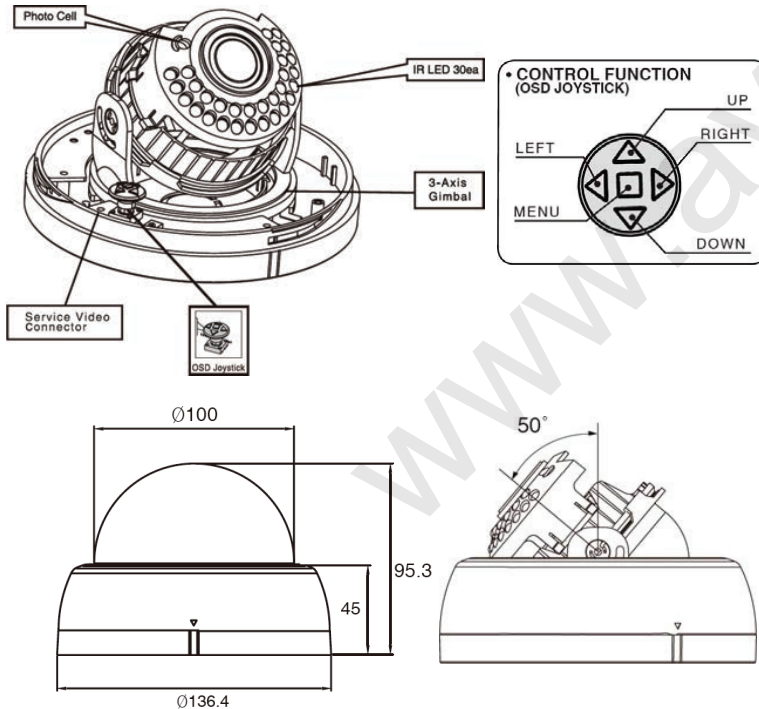

General Feature Diagram Unit: (mm)

KNC-HNDi100

IP Indoor Dome Camera

Technical Specification

Camera	Image Sensor	1.39 Megapixel, 1/3" SONY Exmor CMOS			
	Total Pixels (H x V)	1384 x 1076			
	Day & Night	True Day & Night with ICR Mechanism			
	Min. Illumination	0 Lux (IR LED On)			
	IR LED	Distance	30 IR LEDs	Max. 20 m (65 ft) (DSS: x4)	
Lens	Shutter Speed	1/50 ~ 1/2000			
	Lens	3.6 mm ~ 16 mm (1.3 MP)			
Video	Lens Type	Varifocal, DC Iris Lens			
	Maximum Resolution	H.264	1280 x 1024 (5:4)	MJPEG	1280 x 720 (16:9)
	Frame Rate	H.264	30fps	MJPEG	30fps
	Compression	H.264		MJPEG	
	Streaming	Dual-Stream at different frame rate and bandwidth			
	Digital Slow Shutter	Off, 2x, 4x			
	Image Settings	Brightness, Contrast, Saturation, Sharpness, White balance, Exposure control, Image rotation, Text and image overlay, Privacy masking			
Audio	Streaming	N/A			
	Compression	N/A			
	Input / Output	N/A			
Network	LAN	Ethernet 10/100 Base-T (RJ-45 Type)			
	Maximum User Access	N/A			
	Security	Multiple user access levels with password protection			
	Protocol	IPv4, HTTP, TCP, RTSP, RTP, UDP, IGMP, RTCP, SMTP, FTP, ICMP, DHCP, ARP, DNS, DDNS, HTTPS, UPnP			
	ONVIF Compliant	Yes			
	Interface	OS	Windows XP, Vista, 7	Browser	Internet Explorer
	Record Schedule	N/A			
Intelligent Video	Video Motion Detection	Yes			
Alarm and Event	Alarm Triggers	Intelligent video, manual triggers, network fail, reboot			
	Alarm Events	JPEG image upload via FTP & Email, notification via E-mail			
General	Processors	CPU: ARM 926EJ-S			
	Memory	RAM: 128 MB, Flash: 64 MB			
	Power	PoE class 3 (IEEE 802.3af) DC 12 V 560 mA			
	Interface	Service video connector Power DC 12 V Input Status LED			
	Local storage	N/A			
	IP Rating	N/A			
	Operating Temperature	-10 °C ~ 50 °C (14 °F ~ 122 °F)			
	Conditions	Humidity 20 ~ 80 % RH (No Condensing)			
	Dimension	Bubble(Φ100), Φ136.4 x 95.3 mm (Bubble(Φ3.9), Φ5.4 x 3.8 inch)			
	Weight	350 g (0.8 lb.)			