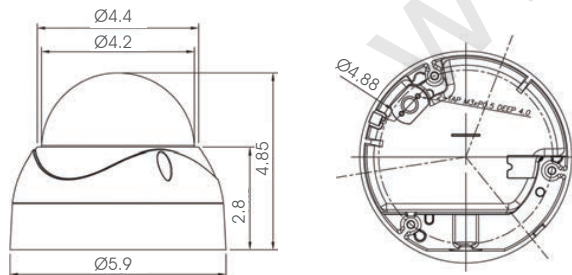

General Feature Diagram Unit: (inch)

KNC-VDi120HD

IP Vandalproof Dome Camera

Technical Specification

Camera	Image Sensor	3.27 Megapixel, 1/2.8" SONY Exmor CMOS			
	Total Pixels (H x V)	2144 x 1588			
	Day & Night	Digital Day & Night			
	Min. Illumination	0.625 Lux (Color) / 0.31 Lux (B/W) (30 IRE@F1.4)			
	Shutter Speed	1/50 ~ 1/2000			
Lens	Lens	3.5 ~16 mm (3 MP)			
	Lens Type	Varifocal, DC Iris Lens			
Video	Maximum Resolution	H.264	1920 x 1080 (16:9)	MJPEG	1280 x 720 (16:9)
	Frame Rate	H.264	30 fps	MJPEG	30 fps
	Compression	H.264		MJPEG	
	Streaming	Dual-Stream at different frame rate and bandwidth			
	Digital Slow Shutter	Off, 2x, 4x			
Network	Image Settings	Brightness, Contrast, Saturation, Sharpness, White balance, Exposure control, Image rotation, Text and image overlay, Privacy masking			
	LAN	Ethernet 10/100 Base-T (RJ-45 Type)			
	Security	Multiple user access levels with password protection			
	Protocol	IPv4, HTTP, TCP, RTSP, RTP, UDP, IGMP, RTCP, SMTP, FTP, ICMP, DHCP, ARP, DNS, DDNS, HTTPS, UPnP			
	ONVIF Compliant	Yes			
Intelligent Video	Interface	OS	Windows XP, Vista, 7	Browser	Internet Explorer
	Video Motion Detection	Yes			
Alarm and Event	Alarm Triggers	Intelligent video, external inputs, manual triggers, network fail, reboot			
	Alarm Events	JPEG image upload via FTP & Email, notification via E-mail, external output activation			
General	Processors	CPU: ARM 926EJ-S			
	Memory	RAM: 128 MB, Flash: 64 MB			
	Power	PoE class 3 (IEEE 802.3af) DC12V 370 mA			
	Interface	Service video connector Power (DC 12V) Input Sensor Input x 1 / Alarm Output x 1 Status LED			
	IP Rating	IP66 (Weather Resistant)			
	Operating Temperature	14 °F ~ 122 °F (-10 °C ~ 50 °C)			
	Dimension	Bubble (Ø4.2), Ø5.9 x 4.9 inch (Bubble (Ø107), Ø151 x 123.4 mm)			
	Weight	2.1 lbs (950 g)			