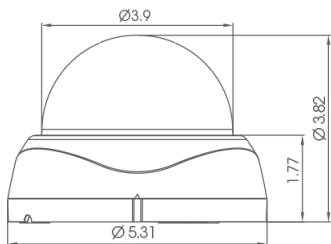

Dimensions: Inches (mm)

**Digital Day/Night** **750 TVL** **Digital WDR** **2.8-12 mm** **3 Axis** **OSD** **DC12 Dual Voltage AC24V** **BLC HLC** **Low Light Performance**  
**Anti-CR** **Service Video**