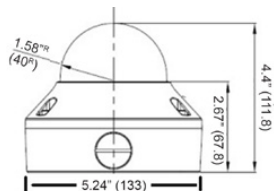

Features

- Digital Day/Night low light operation enhanced by DSS
- 3-Axis gimbal for convenient wall or ceiling mounting with integral liner to inhibit observation of camera direction
- 2.8–12mm 2 Megapixel Aspheric Varifocal DC iris lens to capture the desired field of view
- Simple and easy to use OSD setup menu
  - Digital Slow Shutter (DSS) low light boost
  - Digital Wide Dynamic Range for proper contrast in challenging bright or unbalanced scene lighting conditions
  - Programmable Back Light Compensation (BLC) and Highlight Compensation (HLC)
  - Adjustable 3D-Noise Reduction to increase low light picture clarity and conserve DVR HDD disk space
  - Defog function to improve image clarity from scenes obscured by smoke or haze
  - Privacy masking for 15 configurable zones
- Dual voltage (12VDC/24VAC) with low current draw
- IP68 weatherproof construction (mounting screws sealed outside of critical electronics) with side 3/4" conduit access
- Analog NTSC/PAL Service Video output for convenient installation, and ease of service
- Optional KA-RCMP1 rough-in box adapter fits 1 or 2 gang or 4" octagonal/square/round boxes

Dimensions: Inches (mm)

Accessories: