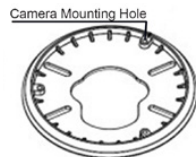

KA-RCMP1
Optional
Electrical Box
Mounting Plate