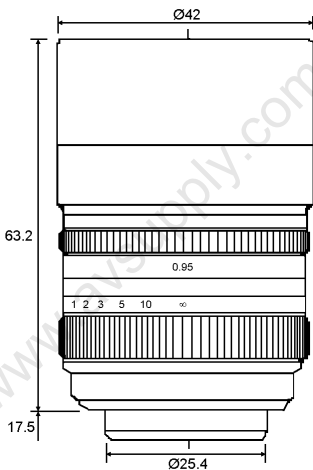

CCTV Lens DO-1795

For design help, accessories or pricing, please contact
sales@avsupply or call: 1-858-565-1101